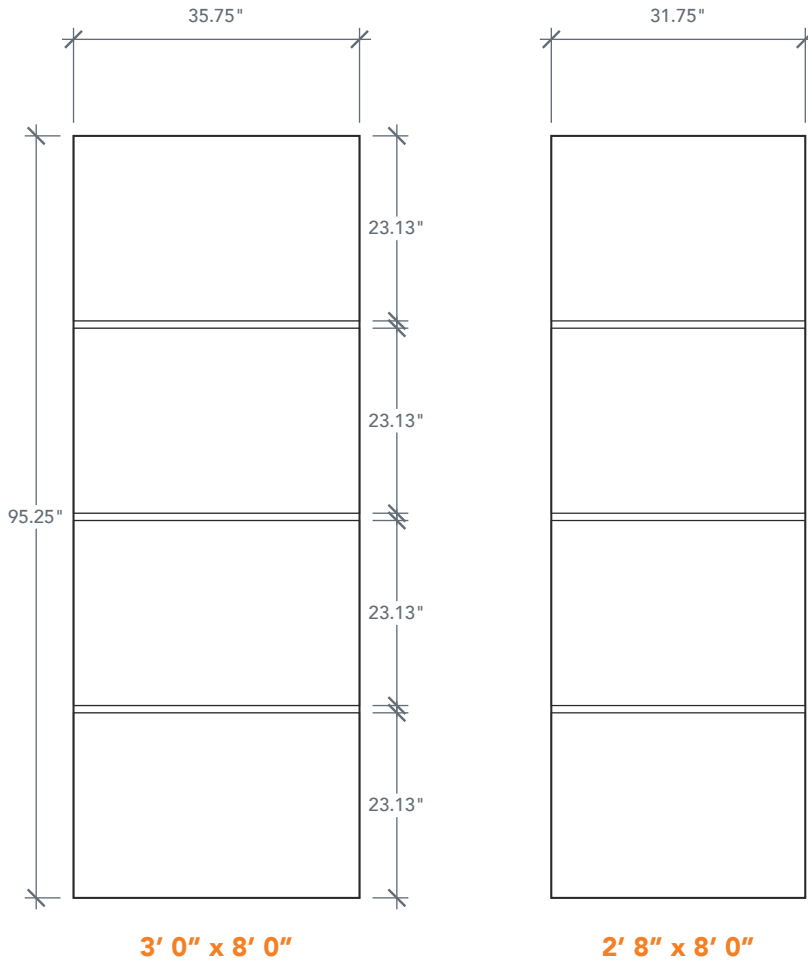

8'0" DMG4680 SOUTH BEACH DOOR

OAK GRAIN

MODERN SERIES
2022 PLASTPRO SPECBOOK PAGE: 12

AVAILABLE SIZING

ARTWORK SCALE: 1/2"=1'

NOTE: BY REQUEST, DOOR HEIGHT COMES IN VARYING DIMENSIONS TO A MINIMUM OF 95". EXCESS WILL BE TAKEN FROM BOTTOM RAIL. ALL OTHER DIMENSIONS WILL REMAIN THE SAME.

CARVING DETAIL CLOSE UP