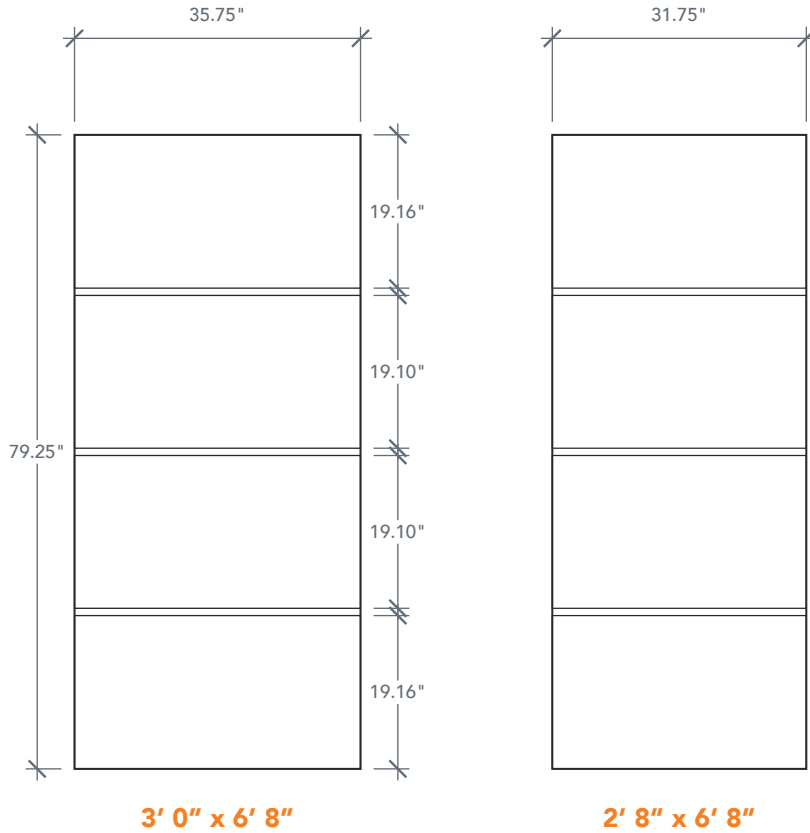

# 6'8" DMG46 SOUTH BEACH DOOR

OAK GRAIN

MODERN SERIES  
2022 PLASTPRO SPECBOOK PAGE: 11

## AVAILABLE SIZING

ARTWORK SCALE: 1/2"=1'

NOTE: BY REQUEST, DOOR HEIGHT COMES IN VARYING DIMENSIONS TO A MINIMUM OF 79". EXCESS WILL BE TAKEN FROM BOTTOM RAIL. ALL OTHER DIMENSIONS WILL REMAIN THE SAME.

## CARVING DETAIL CLOSE UP