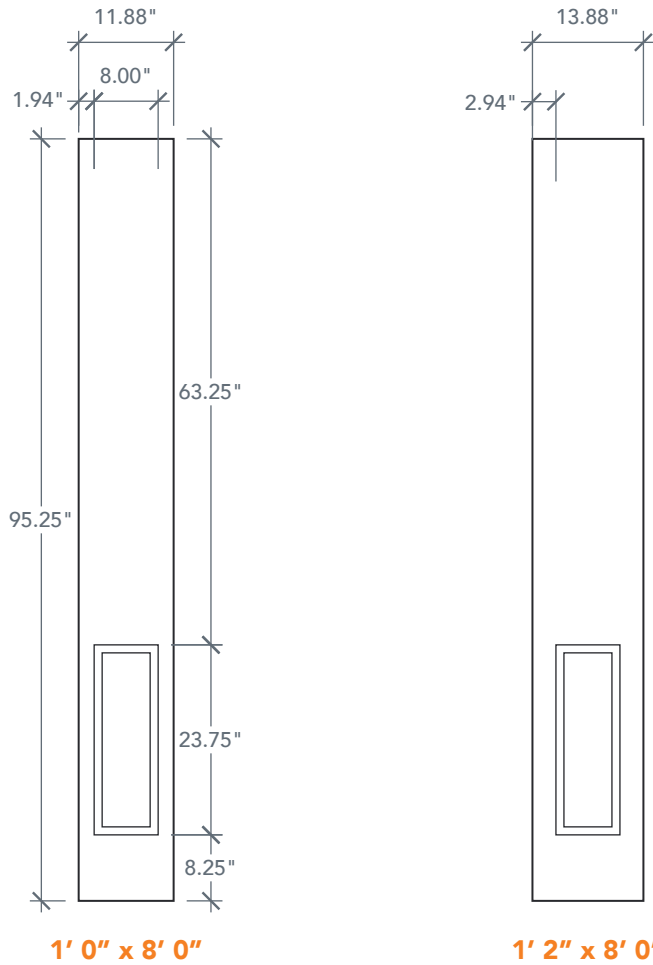

8'0" SLM6080 SIX PANEL SIDELITE

MAHOGANY SERIES
2022 PLASTPRO SPECBOOK PAGE: 79

AVAILABLE SIZING

ARTWORK SCALE: 1/2"=1'

NOTE: BY REQUEST, SIDELITE HEIGHT COMES IN VARYING DIMENSIONS TO A MINIMUM OF 95". EXCESS WILL BE TAKEN FROM BOTTOM RAIL. ALL OTHER DIMENSIONS WILL REMAIN THE SAME.

CUTOUTS & GLASS

A = DISTANCE FROM TOP OF DOOR TO TOP OF OPENING

MATCHING DOORS

DRM6080

Available Widths:
3' 6"

Spec Page = 76