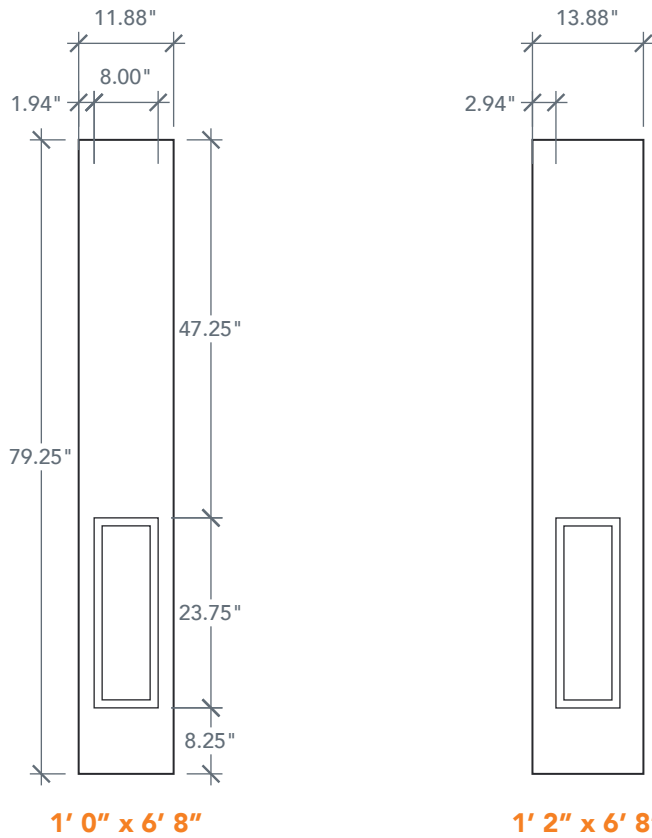

AVAILABLE SIZING

ARTWORK SCALE: 1/2"=1'

NOTE: BY REQUEST, SIDELITE HEIGHT COMES IN VARYING DIMENSIONS TO A MINIMUM OF 79". EXCESS WILL BE TAKEN FROM BOTTOM RAIL. ALL OTHER DIMENSIONS WILL REMAIN THE SAME.

CUTOUTS & GLASS

A = DISTANCE FROM TOP OF DOOR TO TOP OF OPENING

MATCHING DOORS

DRM40
Available Widths:
2' 6"
2' 8"
2' 10"
3' 0"
Spec Page = 73

DRM60
Available Widths:
3' 0"
Spec Page = 75