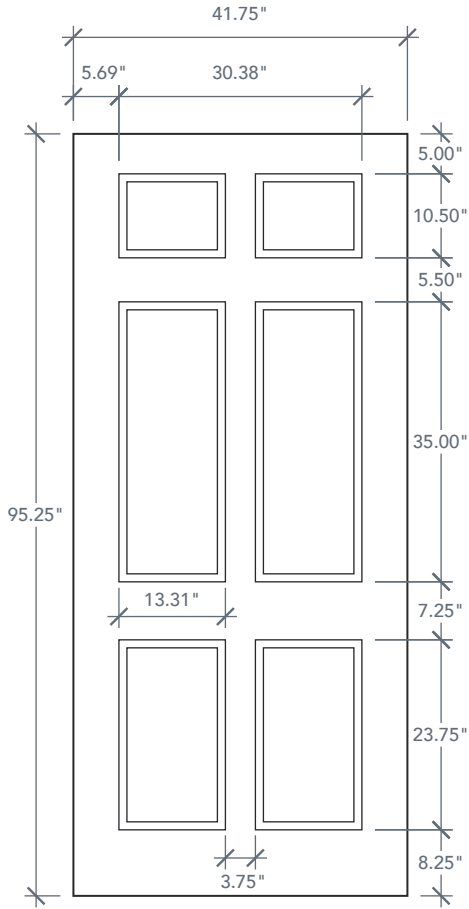

# 8'0" DRM6080 SIX PANEL DOOR

MAHOGANY SERIES  
2022 PLASTPRO SPECBOOK PAGE: 76

## AVAILABLE SIZING

ARTWORK SCALE: 1/2"=1'

**3' 6" x 8' 0"**

NOTE: BY REQUEST, DOOR HEIGHT COMES IN VARYING DIMENSIONS TO A MINIMUM OF 95". EXCESS WILL BE TAKEN FROM BOTTOM RAIL. ALL OTHER DIMENSIONS WILL REMAIN THE SAME.

## CUTOUTS & GLASS

A = DISTANCE FROM TOP OF DOOR TO TOP OF OPENING

## MATCHING SIDELITES