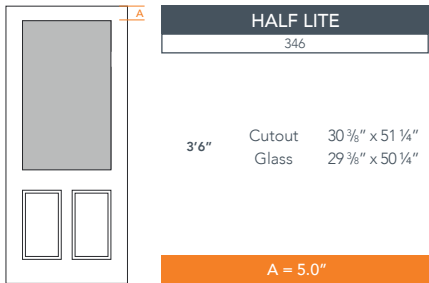

## AVAILABLE SIZING

ARTWORK SCALE: 1/2"=1'

**3' 6" x 8' 0"**

NOTE: BY REQUEST, DOOR HEIGHT COMES IN VARYING DIMENSIONS TO A MINIMUM OF 95". EXCESS WILL BE TAKEN FROM BOTTOM RAIL. ALL OTHER DIMENSIONS WILL REMAIN THE SAME.

## CUTOUTS & GLASS

A = DISTANCE FROM TOP OF DOOR TO TOP OF OPENING