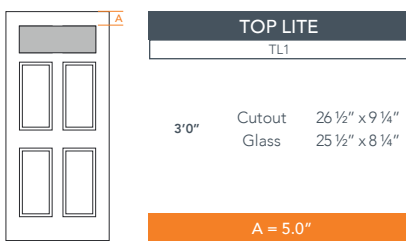

6'8" DRM60 SIX PANEL DOOR

MAHOGANY SERIES
2022 PLASTPRO SPECBOOK PAGE: 75

AVAILABLE SIZING

ARTWORK SCALE: 1/2"=1'

3' 0" x 6' 8"

NOTE: BY REQUEST, DOOR HEIGHT COMES IN VARYING DIMENSIONS TO A MINIMUM OF 79". EXCESS WILL BE TAKEN FROM BOTTOM RAIL. ALL OTHER DIMENSIONS WILL REMAIN THE SAME.

CUTOUTS & GLASS

A = DISTANCE FROM TOP OF DOOR TO TOP OF OPENING

MATCHING SIDELITES

SLM60

Available Widths:

1' 0"

1' 2"

Spec Page = 78