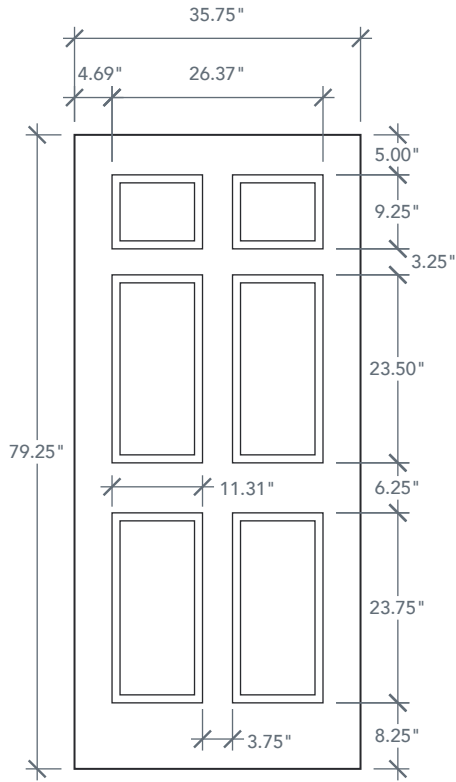

6'8" DRM60 SIX PANEL DOOR

MAHOGANY SERIES
2022 PLASTPRO SPECBOOK PAGE: 75

AVAILABLE SIZING

ARTWORK SCALE: 1/2"=1'

3' 0" x 6' 8"

NOTE: BY REQUEST, DOOR HEIGHT COMES IN VARYING DIMENSIONS TO A MINIMUM OF 79". EXCESS WILL BE TAKEN FROM BOTTOM RAIL. ALL OTHER DIMENSIONS WILL REMAIN THE SAME.

CUTOUTS & GLASS

A = DISTANCE FROM TOP OF DOOR TO TOP OF OPENING

MATCHING SIDELITES

SLM60

Available Widths:

1' 0"

1' 2"

Spec Page = 78