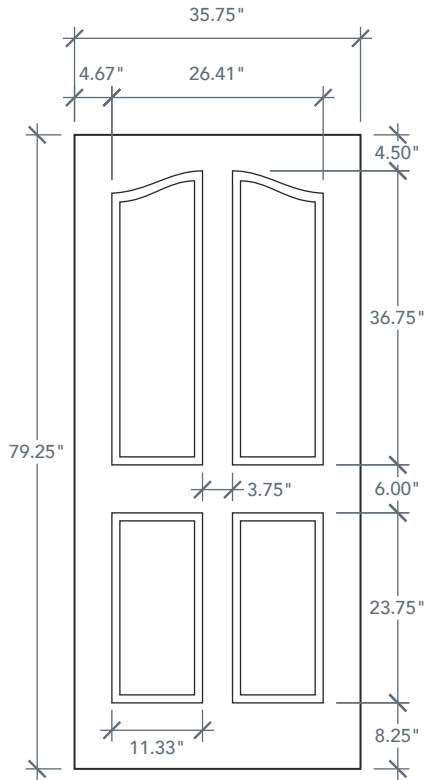

# 6'8" DRM4E FOUR PANEL EYEBROW DOOR

MAHOGANY SERIES  
2022 PLASTPRO SPECBOOK PAGE: 72

## AVAILABLE SIZING

ARTWORK SCALE: 1/2"=1'

**3' 0" x 6' 8"**

NOTE: BY REQUEST, DOOR HEIGHT COMES IN VARYING DIMENSIONS TO A MINIMUM OF 79". EXCESS WILL BE TAKEN FROM BOTTOM RAIL. ALL OTHER DIMENSIONS WILL REMAIN THE SAME.

## CUTOUTS & GLASS

**TWIN LITE EYEBROW**  
EYE

3'0" Cutout 12<sup>29</sup>/<sub>64</sub>" x 37<sup>3</sup>/<sub>4</sub>"  
Glass 11<sup>29</sup>/<sub>64</sub>" x 36<sup>3</sup>/<sub>4</sub>"

A = 4.5"

A = DISTANCE FROM TOP OF DOOR TO TOP OF OPENING

## MATCHING SIDELITES

SLM60

Available Widths:  
1' 0"  
1' 2"

Spec Page = 78