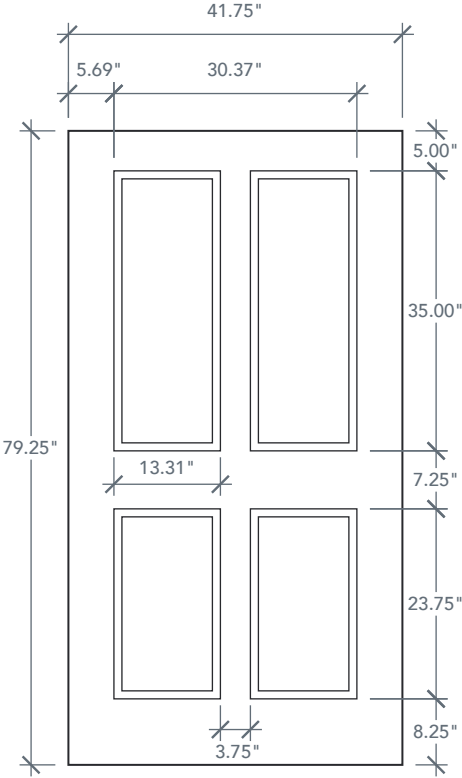

6'8" DRM41 TRUE FOUR PANEL DOOR

MAHOGANY SERIES
2022 PLASTPRO SPECBOOK PAGE: 74

AVAILABLE SIZING

ARTWORK SCALE: 1/2"=1'

3' 6" x 6' 8"

NOTE: BY REQUEST, DOOR HEIGHT COMES IN VARYING DIMENSIONS TO A MINIMUM OF 79". EXCESS WILL BE TAKEN FROM BOTTOM RAIL. ALL OTHER DIMENSIONS WILL REMAIN THE SAME.