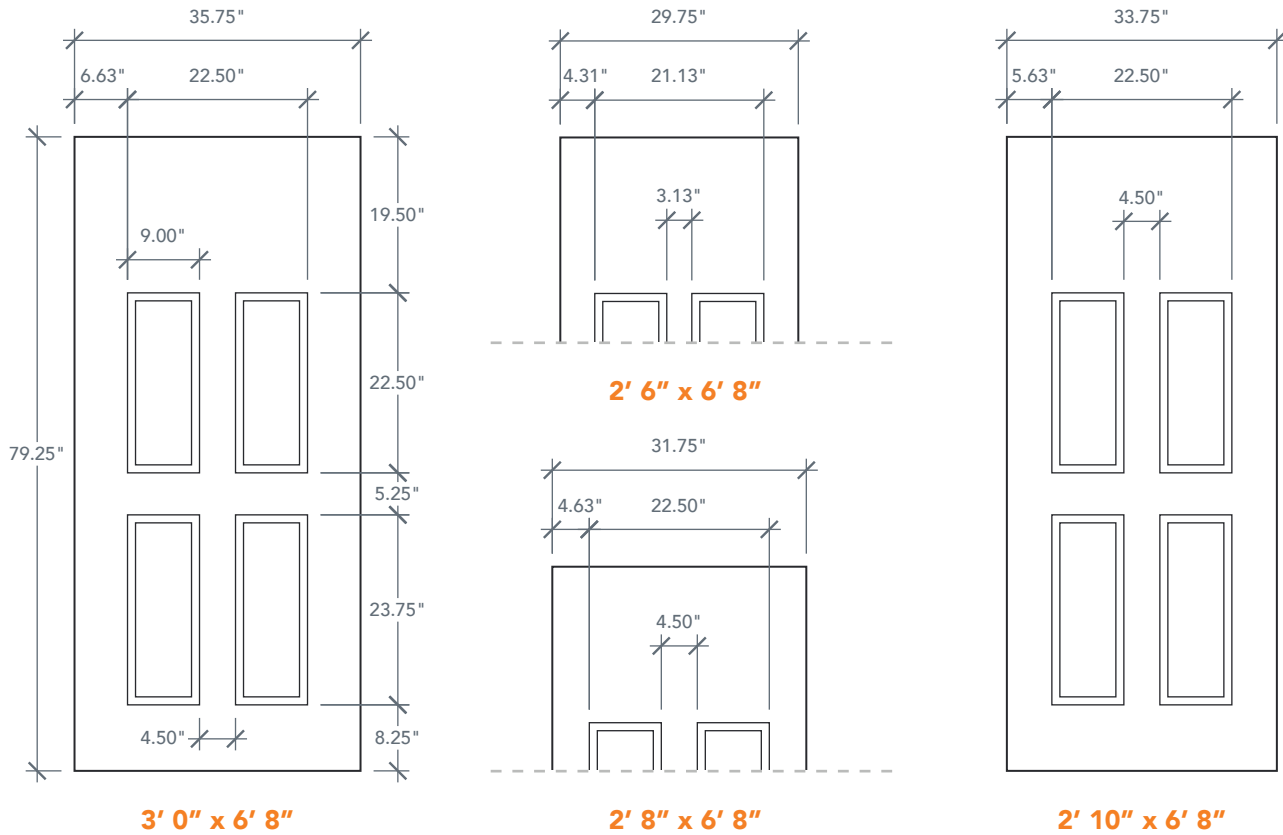

6'8" DRM40 FOUR PANEL BLANK TOP DOOR

MAHOGANY SERIES

2022 PLASTPRO SPECBOOK PAGE: 73

AVAILABLE SIZING

ARTWORK SCALE: 1/2"=1'

NOTE: BY REQUEST, DOOR HEIGHT COMES IN VARYING DIMENSIONS TO A MINIMUM OF 79". EXCESS WILL BE TAKEN FROM BOTTOM RAIL. ALL OTHER DIMENSIONS WILL REMAIN THE SAME.

CUTOUTS & GLASS

	HALF ROUND LITE HR1			HALF LITE HL3			FULL LITE FL5	
	2'8" Cutout 2'10" Glass 3'0"	23" x 11" 22" x 10"		2'6" Cutout Glass 	21" x 37" 20" x 36"		2'6" Cutout Glass 	21" x 65" 20" x 64"
A = 4.0"			A = 5.0"			A = 5.0"		

A = DISTANCE FROM TOP OF DOOR TO TOP OF OPENING

MATCHING SIDELITES

SLM60

Available Widths:
1' 0"
1' 2"

Spec Page = 78