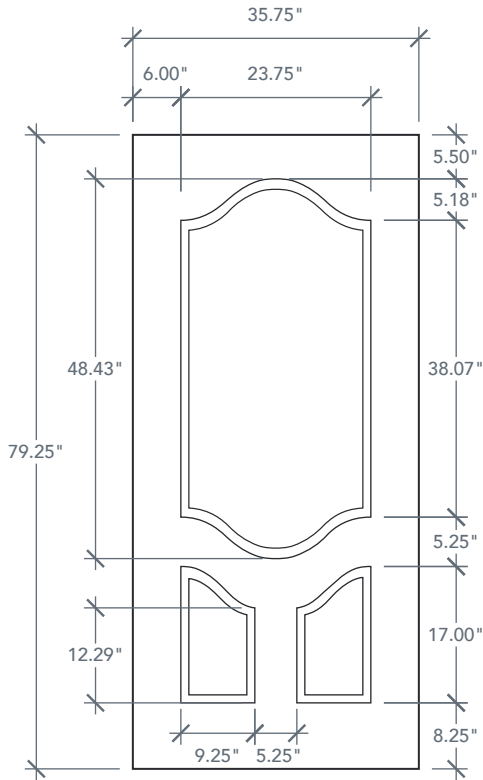

# 6'8" DRM3D THREE PANEL DELUXE DOOR

MAHOGANY SERIES  
2022 PLASTPRO SPECBOOK PAGE: 71

## AVAILABLE SIZING

ARTWORK SCALE: 1/2"=1'

**3' 0" x 6' 8"**

NOTE: BY REQUEST, DOOR HEIGHT COMES IN VARYING DIMENSIONS TO A MINIMUM OF 79". EXCESS WILL BE TAKEN FROM BOTTOM RAIL. ALL OTHER DIMENSIONS WILL REMAIN THE SAME.

## CUTOUTS & GLASS

**3/4 OVAL LITE**  
3/2

3'0" Cutout 17.84" x 40.12"  
Glass 16.78" x 38.72"

OVAL CUTOUT IS CENTERED IN PANEL HEIGHT

## MATCHING SIDELITES

SLM3D

Available Widths:

1' 0"  
1' 2"

Spec Page = 77