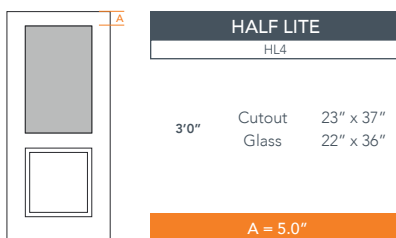

6'8" DRK2B TWO PANEL DOOR

KNOTTY ALDER SQUARE PANEL & SQUARE TOP

LIMITED SERIES

2022 PLASTPRO SPECBOOK PAGE: 9

AVAILABLE SIZING

ARTWORK SCALE: 1/2"=1'

3' 0" x 6' 8"

NOTE: BY REQUEST, DOOR HEIGHT COMES IN VARYING DIMENSIONS TO A MINIMUM OF 79". EXCESS WILL BE TAKEN FROM BOTTOM RAIL. ALL OTHER DIMENSIONS WILL REMAIN THE SAME.

CUTOUTS & GLASS

A = DISTANCE FROM TOP OF DOOR TO TOP OF OPENING