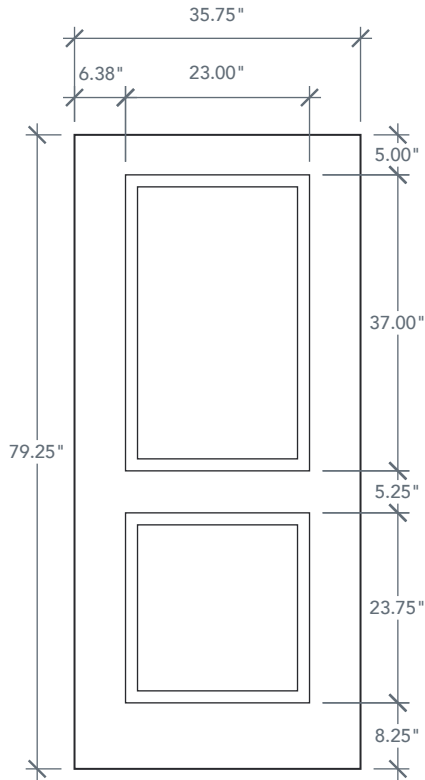

6'8" DRK2B TWO PANEL DOOR

KNOTTY ALDER SQUARE PANEL & SQUARE TOP

LIMITED SERIES

2022 PLASTPRO SPECBOOK PAGE: 9

AVAILABLE SIZING

ARTWORK SCALE: 1/2"=1'

3' 0" x 6' 8"

NOTE: BY REQUEST, DOOR HEIGHT COMES IN VARYING DIMENSIONS TO A MINIMUM OF 79". EXCESS WILL BE TAKEN FROM BOTTOM RAIL. ALL OTHER DIMENSIONS WILL REMAIN THE SAME.

CUTOUTS & GLASS

A = DISTANCE FROM TOP OF DOOR TO TOP OF OPENING