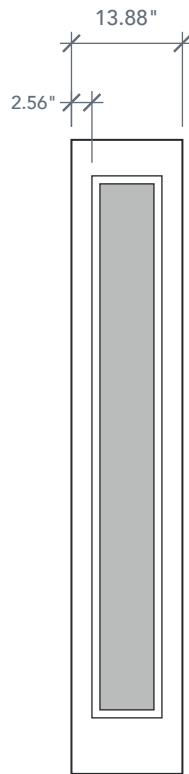

AVAILABLE SIZING

ARTWORK SCALE: 1/2"=1'

1' 0" x 6' 8"

1' 2" x 6' 8"

Glass Measurement

NOTE: BY REQUEST, SIDELITE HEIGHT COMES IN VARYING DIMENSIONS TO A MINIMUM OF 79". EXCESS WILL BE TAKEN FROM BOTTOM RAIL. ALL OTHER DIMENSIONS WILL REMAIN THE SAME.

MATCHING DOOR

DRF3C

Available Widths:
 3' 0"

Spec Page = 27