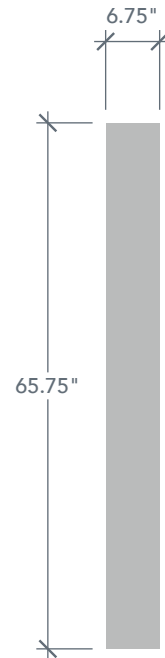

AVAILABLE SIZING

ARTWORK SCALE: 1/2"=1'

1' 0" x 6' 8"

1' 2" x 6' 8"

Glass Measurement

NOTE: BY REQUEST, SIDELITE HEIGHT COMES IN VARYING DIMENSIONS TO A MINIMUM OF 79". EXCESS WILL BE TAKEN FROM BOTTOM RAIL. ALL OTHER DIMENSIONS WILL REMAIN THE SAME.

MATCHING DOOR

DRF3C

Available Widths:
 3' 0"

Spec Page = 27