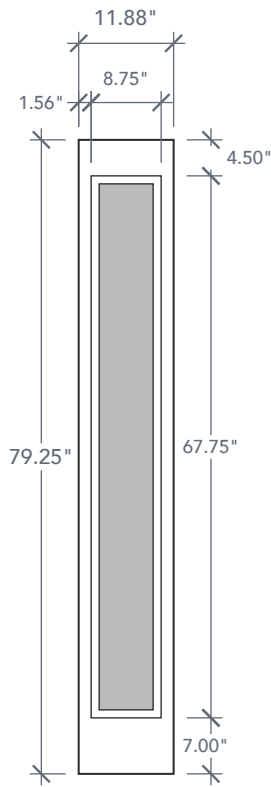

AVAILABLE SIZING

ARTWORK SCALE: 1/2"=1'

1' 0" x 6' 8"

1' 2" x 6' 8"

Glass Measurement

NOTE: BY REQUEST, SIDELITE HEIGHT COMES IN VARYING DIMENSIONS TO A MINIMUM OF 79". EXCESS WILL BE TAKEN FROM BOTTOM RAIL. ALL OTHER DIMENSIONS WILL REMAIN THE SAME.

MATCHING DOOR

DRF3C

Available Widths:
 3' 0"

Spec Page = 27