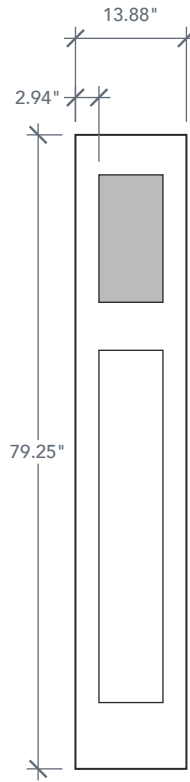

**AVAILABLE SIZING**

ARTWORK SCALE: 1/2"=1'

**1' 0" x 6' 8"**

**1' 2" x 6' 8"**

**Glass Measurements**

NOTE: BY REQUEST, SIDELITE HEIGHT COMES IN VARYING DIMENSIONS TO A MINIMUM OF 79". EXCESS WILL BE TAKEN FROM BOTTOM RAIL. ALL OTHER DIMENSIONS WILL REMAIN THE SAME.

**MATCHING DOORS**

**DRS3F**  
Available Widths:  
2' 8"  
2' 10"  
3' 0"

Spec Page = 29

**DRS3SL**  
Available Widths:  
2' 8"  
2' 10"  
3' 0"

Spec Page = 31