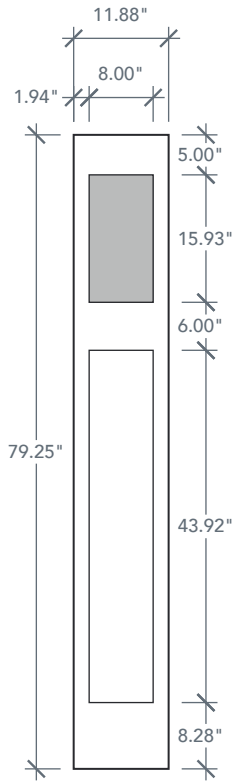

**AVAILABLE SIZING**

ARTWORK SCALE: 1/2"=1'

**1' 0" x 6' 8"**

**1' 2" x 6' 8"**

**Glass Measurements**

NOTE: BY REQUEST, SIDELITE HEIGHT COMES IN VARYING DIMENSIONS TO A MINIMUM OF 79". EXCESS WILL BE TAKEN FROM BOTTOM RAIL. ALL OTHER DIMENSIONS WILL REMAIN THE SAME.

**MATCHING DOORS**

**DRS3F**  
Available Widths:  
2' 8"  
2' 10"  
3' 0"

Spec Page = 29

**DRS3SL**  
Available Widths:  
2' 8"  
2' 10"  
3' 0"

Spec Page = 31