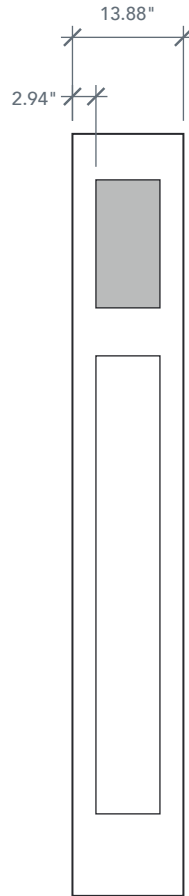

AVAILABLE SIZING

ARTWORK SCALE: 1/2"=1'

1' 0" x 8' 0"

1' 2" x 8' 0"

Glass Measurements

NOTE: BY REQUEST, SIDELITE HEIGHT COMES IN VARYING DIMENSIONS TO A MINIMUM OF 95". EXCESS WILL BE TAKEN FROM BOTTOM RAIL. ALL OTHER DIMENSIONS WILL REMAIN THE SAME.

CUTOUTS & GLASS

DRS3S80L

Available Widths:

- 2' 8"
- 2' 10"
- 3' 0"

Spec Page = 32