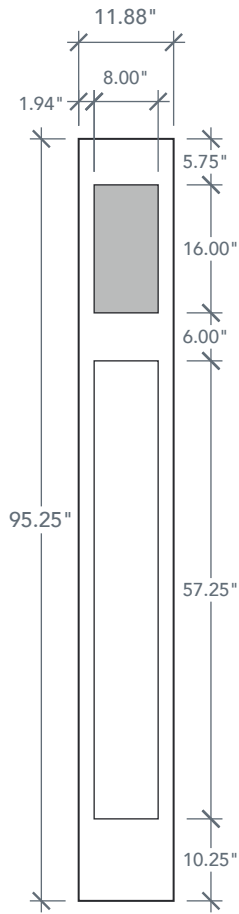

AVAILABLE SIZING

ARTWORK SCALE: 1/2"=1'

1' 0" x 8' 0"

1' 2" x 8' 0"

Glass Measurements

NOTE: BY REQUEST, SIDELITE HEIGHT COMES IN VARYING DIMENSIONS TO A MINIMUM OF 95". EXCESS WILL BE TAKEN FROM BOTTOM RAIL. ALL OTHER DIMENSIONS WILL REMAIN THE SAME.

CUTOUTS & GLASS

DRS3S80L

Available Widths:

- 2' 8"
- 2' 10"
- 3' 0"

Spec Page = 32