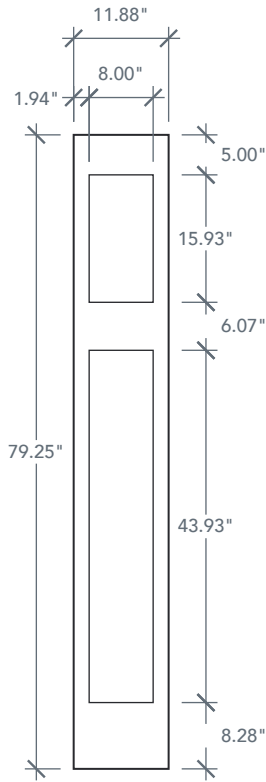

AVAILABLE SIZING

ARTWORK SCALE: 1/2"=1'

1' 0" x 6' 8"

1' 2" x 6' 8"

NOTE: BY REQUEST, SIDELITE HEIGHT COMES IN VARYING DIMENSIONS TO A MINIMUM OF 79". EXCESS WILL BE TAKEN FROM BOTTOM RAIL. ALL OTHER DIMENSIONS WILL REMAIN THE SAME.

MATCHING DOORS

DRS3F

Available Widths:

- 2' 8"
- 2' 10"
- 3' 0"

Spec Page = 29

DRS3SL

Available Widths:

- 2' 8"
- 2' 10"
- 3' 0"

Spec Page = 31