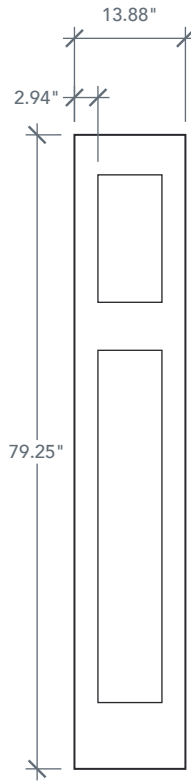

AVAILABLE SIZING

ARTWORK SCALE: 1/2"=1'

1' 0" x 6' 8"

1' 2" x 6' 8"

NOTE: BY REQUEST, SIDELITE HEIGHT COMES IN VARYING DIMENSIONS TO A MINIMUM OF 79". EXCESS WILL BE TAKEN FROM BOTTOM RAIL. ALL OTHER DIMENSIONS WILL REMAIN THE SAME.

MATCHING DOORS

DRS3F

Available Widths:

- 2' 8"
- 2' 10"
- 3' 0"

Spec Page = 29

DRS3SL

Available Widths:

- 2' 8"
- 2' 10"
- 3' 0"

Spec Page = 31