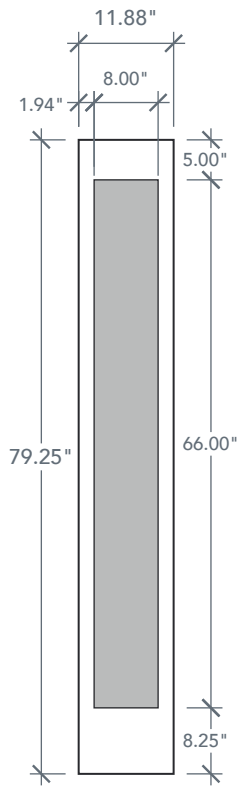

AVAILABLE SIZING

ARTWORK SCALE: 1/2"=1'

1' 0" x 6' 8"

1' 2" x 6' 8"

Glass Measurements

NOTE: BY REQUEST, SIDELITE HEIGHT COMES IN VARYING DIMENSIONS TO A MINIMUM OF 79". EXCESS WILL BE TAKEN FROM BOTTOM RAIL. ALL OTHER DIMENSIONS WILL REMAIN THE SAME.

MATCHING DOORS

DRS3F
Available Widths:
2' 8"
2' 10"
3' 0"

Spec Page = 29

DRS3SL
Available Widths:
2' 8"
2' 10"
3' 0"

Spec Page = 31