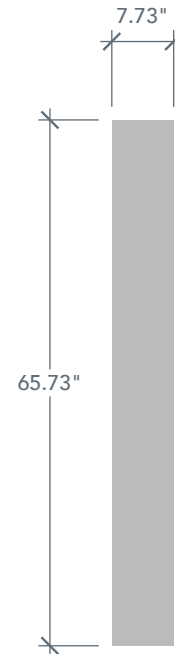

AVAILABLE SIZING

ARTWORK SCALE: 1/2"=1'

1' 0" x 6' 8"

1' 2" x 6' 8"

Glass Measurements

NOTE: BY REQUEST, SIDELITE HEIGHT COMES IN VARYING DIMENSIONS TO A MINIMUM OF 79". EXCESS WILL BE TAKEN FROM BOTTOM RAIL. ALL OTHER DIMENSIONS WILL REMAIN THE SAME.

MATCHING DOORS

DRS3F
Available Widths:
2' 8"
2' 10"
3' 0"

Spec Page = 29

DRS3SL
Available Widths:
2' 8"
2' 10"
3' 0"

Spec Page = 31