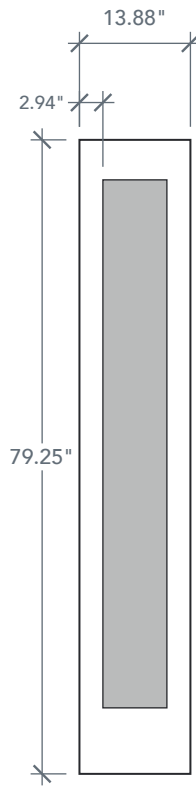

AVAILABLE SIZING

ARTWORK SCALE: 1/2"=1'

1' 0" x 6' 8"

1' 2" x 6' 8"

Glass Measurements

NOTE: BY REQUEST, SIDELITE HEIGHT COMES IN VARYING DIMENSIONS TO A MINIMUM OF 79". EXCESS WILL BE TAKEN FROM BOTTOM RAIL. ALL OTHER DIMENSIONS WILL REMAIN THE SAME.

MATCHING DOORS

DRS3F
Available Widths:
2' 8"
2' 10"
3' 0"

Spec Page = 29

DRS3SL
Available Widths:
2' 8"
2' 10"
3' 0"

Spec Page = 31