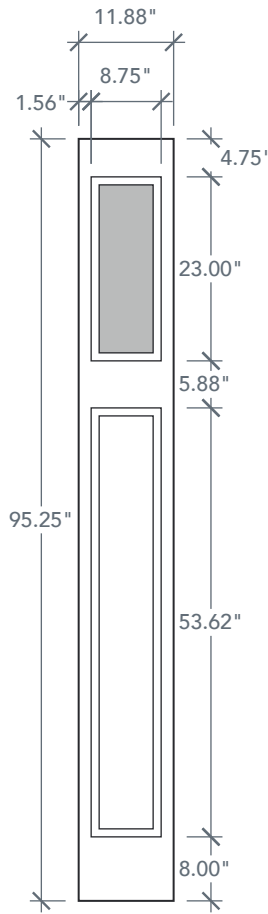

8'0" SLS3C80 TOP LITE SIDELITE

SMOOTH DIRECT GLAZED OVOLO PROFILE

CRAFTSMAN SERIES
2022 PLASTPRO SPECBOOK PAGE: 37

AVAILABLE SIZING

ARTWORK SCALE: 1/2"=1'

1' 0" x 8' 0"

1' 2" x 8' 0"

Glass Measurements

NOTE: BY REQUEST, SIDELITE HEIGHT COMES IN VARYING DIMENSIONS TO A MINIMUM OF 95". EXCESS WILL BE TAKEN FROM BOTTOM RAIL. ALL OTHER DIMENSIONS WILL REMAIN THE SAME.

MATCHING DOOR

DRS3C80

Available Widths:
3' 0"

Spec Page = 28