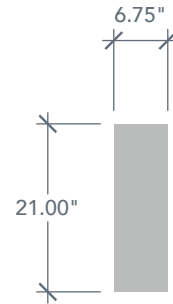

8'0" SLS3C80 TOP LITE SIDELITE

SMOOTH DIRECT GLAZED OVOLO PROFILE

CRAFTSMAN SERIES
2022 PLASTPRO SPECBOOK PAGE: 37

AVAILABLE SIZING

ARTWORK SCALE: 1/2"=1'

1' 0" x 8' 0"

1' 2" x 8' 0"

Glass Measurements

NOTE: BY REQUEST, SIDELITE HEIGHT COMES IN VARYING DIMENSIONS TO A MINIMUM OF 95". EXCESS WILL BE TAKEN FROM BOTTOM RAIL. ALL OTHER DIMENSIONS WILL REMAIN THE SAME.

MATCHING DOOR

DRS3C80

Available Widths:
3' 0"