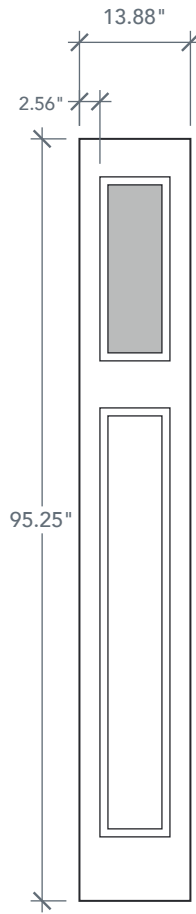

8'0" SLS3C80 TOP LITE SIDELITE

SMOOTH DIRECT GLAZED OVOLO PROFILE

CRAFTSMAN SERIES
2022 PLASTPRO SPECBOOK PAGE: 37

AVAILABLE SIZING

ARTWORK SCALE: 1/2"=1'

1' 0" x 8' 0"

1' 2" x 8' 0"

Glass Measurements

NOTE: BY REQUEST, SIDELITE HEIGHT COMES IN VARYING DIMENSIONS TO A MINIMUM OF 95". EXCESS WILL BE TAKEN FROM BOTTOM RAIL. ALL OTHER DIMENSIONS WILL REMAIN THE SAME.

MATCHING DOOR

DRS3C80

Available Widths:
3' 0"

Spec Page = 28