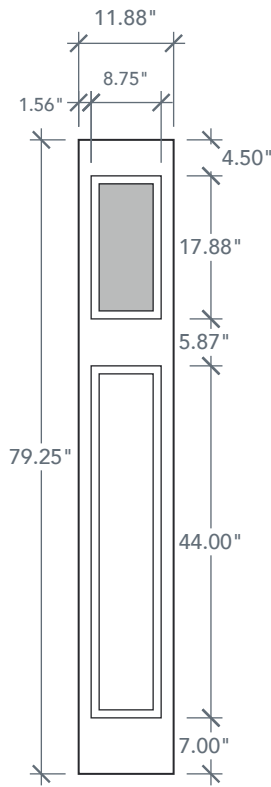

AVAILABLE SIZING

ARTWORK SCALE: 1/2"=1'

1' 0" x 6' 8"

1' 2" x 6' 8"

Glass Measurements

NOTE: BY REQUEST, SIDELITE HEIGHT COMES IN VARYING DIMENSIONS TO A MINIMUM OF 79". EXCESS WILL BE TAKEN FROM BOTTOM RAIL. ALL OTHER DIMENSIONS WILL REMAIN THE SAME.

MATCHING DOOR

DRS3C

Available Widths:
3' 0"

Spec Page = 27