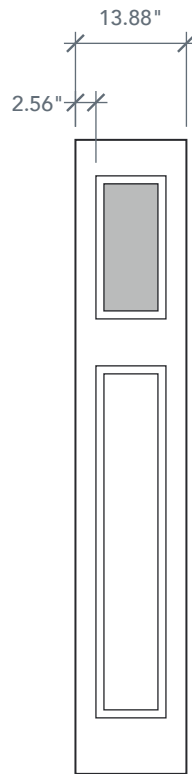

AVAILABLE SIZING

ARTWORK SCALE: 1/2"=1'

1' 0" x 6' 8"

1' 2" x 6' 8"

Glass Measurements

NOTE: BY REQUEST, SIDELITE HEIGHT COMES IN VARYING DIMENSIONS TO A MINIMUM OF 79". EXCESS WILL BE TAKEN FROM BOTTOM RAIL. ALL OTHER DIMENSIONS WILL REMAIN THE SAME.

MATCHING DOOR

DRS3C

Available Widths:
3' 0"

Spec Page = 27