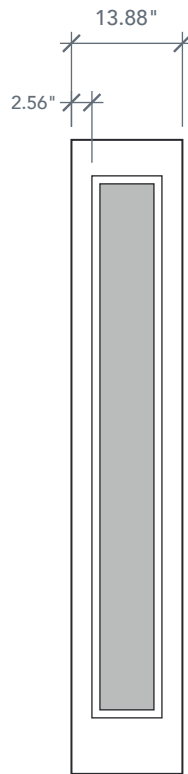

6'8" SLFDC FULL LITE SIDELITE

FIR

DIRECT GLAZED OVOLO PROFILE

CRAFTSMAN SERIES

2022 PLASTPRO SPECBOOK PAGE: 35

AVAILABLE SIZING

ARTWORK SCALE: 1/2"=1'

1' 0" x 6' 8"

1' 2" x 6' 8"

Glass Measurement

NOTE: BY REQUEST, SIDELITE HEIGHT COMES IN VARYING DIMENSIONS TO A MINIMUM OF 79". EXCESS WILL BE TAKEN FROM BOTTOM RAIL. ALL OTHER DIMENSIONS WILL REMAIN THE SAME.

MATCHING DOOR

DRF3C

Available Widths:
3' 0"

Spec Page = 27