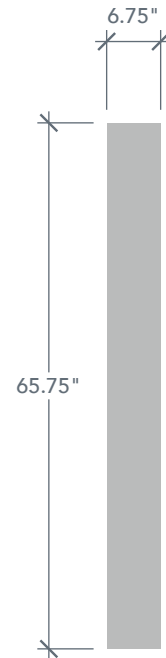

6'8" SLFDC FULL LITE SIDELITE

FIR

DIRECT GLAZED OVOLO PROFILE

CRAFTSMAN SERIES

2022 PLASTPRO SPECBOOK PAGE: 35

AVAILABLE SIZING

ARTWORK SCALE: 1/2"=1'

1' 0" x 6' 8"

1' 2" x 6' 8"

Glass Measurement

NOTE: BY REQUEST, SIDELITE HEIGHT COMES IN VARYING DIMENSIONS TO A MINIMUM OF 79". EXCESS WILL BE TAKEN FROM BOTTOM RAIL. ALL OTHER DIMENSIONS WILL REMAIN THE SAME.

MATCHING DOOR

DRF3C

Available Widths:
3' 0"

Spec Page = 27