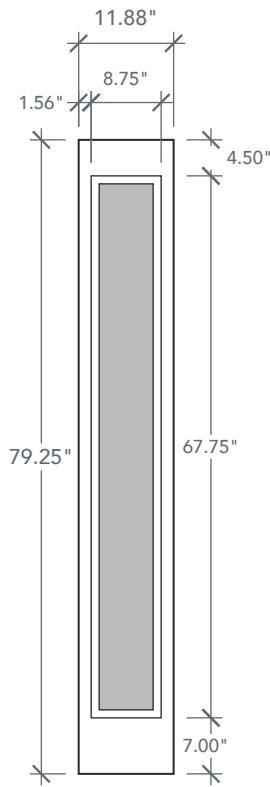

6'8" SLFDC FULL LITE SIDELITE

FIR

DIRECT GLAZED OVOLO PROFILE

CRAFTSMAN SERIES

2022 PLASTPRO SPECBOOK PAGE: 35

AVAILABLE SIZING

ARTWORK SCALE: 1/2"=1'

1' 0" x 6' 8"

1' 2" x 6' 8"

Glass Measurement

NOTE: BY REQUEST, SIDELITE HEIGHT COMES IN VARYING DIMENSIONS TO A MINIMUM OF 79". EXCESS WILL BE TAKEN FROM BOTTOM RAIL. ALL OTHER DIMENSIONS WILL REMAIN THE SAME.

MATCHING DOOR

DRF3C

Available Widths:
3' 0"

Spec Page = 27