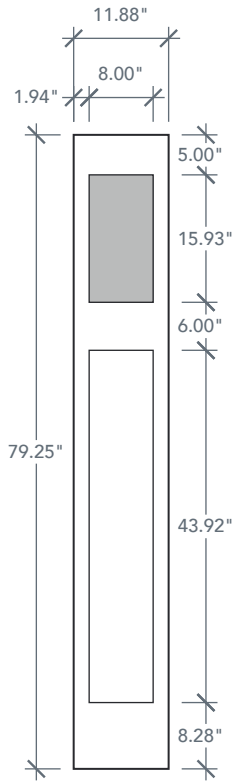

AVAILABLE SIZING

ARTWORK SCALE: 1/2"=1'

1' 0" x 6' 8"

1' 2" x 6' 8"

Glass Measurements

NOTE: BY REQUEST, SIDELITE HEIGHT COMES IN VARYING DIMENSIONS TO A MINIMUM OF 79". EXCESS WILL BE TAKEN FROM BOTTOM RAIL. ALL OTHER DIMENSIONS WILL REMAIN THE SAME.

MATCHING DOORS

DRF3F
Available Widths:
 2' 8"
 2' 10"
 3' 0"

Spec Page = 29

DRF3SL
Available Widths:
 2' 8"
 2' 10"
 3' 0"

Spec Page = 31