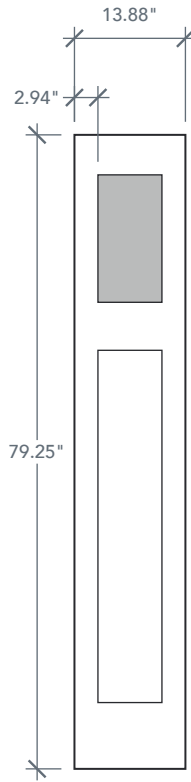

AVAILABLE SIZING

ARTWORK SCALE: 1/2"=1'

1' 0" x 6' 8"

1' 2" x 6' 8"

Glass Measurements

NOTE: BY REQUEST, SIDELITE HEIGHT COMES IN VARYING DIMENSIONS TO A MINIMUM OF 79". EXCESS WILL BE TAKEN FROM BOTTOM RAIL. ALL OTHER DIMENSIONS WILL REMAIN THE SAME.

MATCHING DOORS

DRF3F
Available Widths:
 2' 8"
 2' 10"
 3' 0"

Spec Page = 29

DRF3SL
Available Widths:
 2' 8"
 2' 10"
 3' 0"

Spec Page = 31