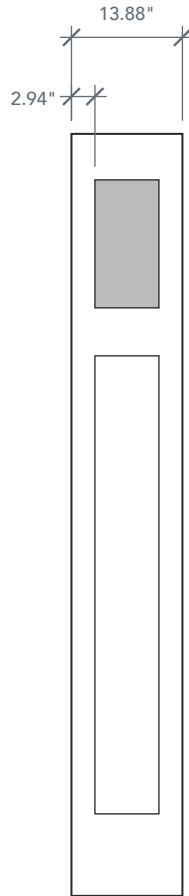

AVAILABLE SIZING

ARTWORK SCALE: 1/2"=1'

1' 0" x 8' 0"

1' 2" x 8' 0"

Glass Measurements

NOTE: BY REQUEST, SIDELITE HEIGHT COMES IN VARYING DIMENSIONS TO A MINIMUM OF 95". EXCESS WILL BE TAKEN FROM BOTTOM RAIL. ALL OTHER DIMENSIONS WILL REMAIN THE SAME.

CUTOUTS & GLASS

DRF3S80L

Available Widths:

- 2' 8"
- 2' 10"
- 3' 0"

Spec Page = 32