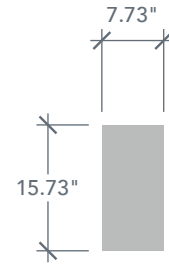

AVAILABLE SIZING

ARTWORK SCALE: 1/2"=1'

1' 0" x 8' 0"

1' 2" x 8' 0"

Glass Measurements

NOTE: BY REQUEST, SIDELITE HEIGHT COMES IN VARYING DIMENSIONS TO A MINIMUM OF 95". EXCESS WILL BE TAKEN FROM BOTTOM RAIL. ALL OTHER DIMENSIONS WILL REMAIN THE SAME.

CUTOUTS & GLASS

DRF3S80L

Available Widths:

- 2' 8"
- 2' 10"
- 3' 0"

Spec Page = 32