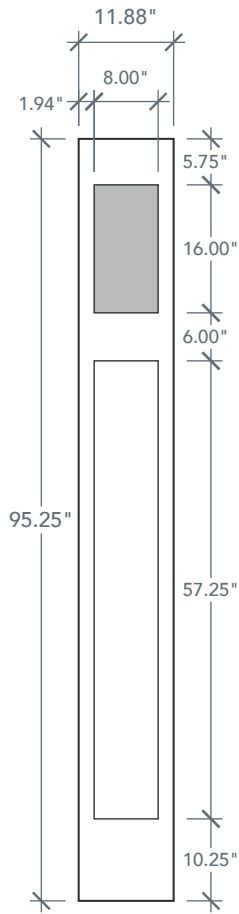

AVAILABLE SIZING

ARTWORK SCALE: 1/2"=1'

1' 0" x 8' 0"

1' 2" x 8' 0"

Glass Measurements

NOTE: BY REQUEST, SIDELITE HEIGHT COMES IN VARYING DIMENSIONS TO A MINIMUM OF 95". EXCESS WILL BE TAKEN FROM BOTTOM RAIL. ALL OTHER DIMENSIONS WILL REMAIN THE SAME.

CUTOUTS & GLASS

DRF3S80L

Available Widths:

- 2' 8"
- 2' 10"
- 3' 0"

Spec Page = 32