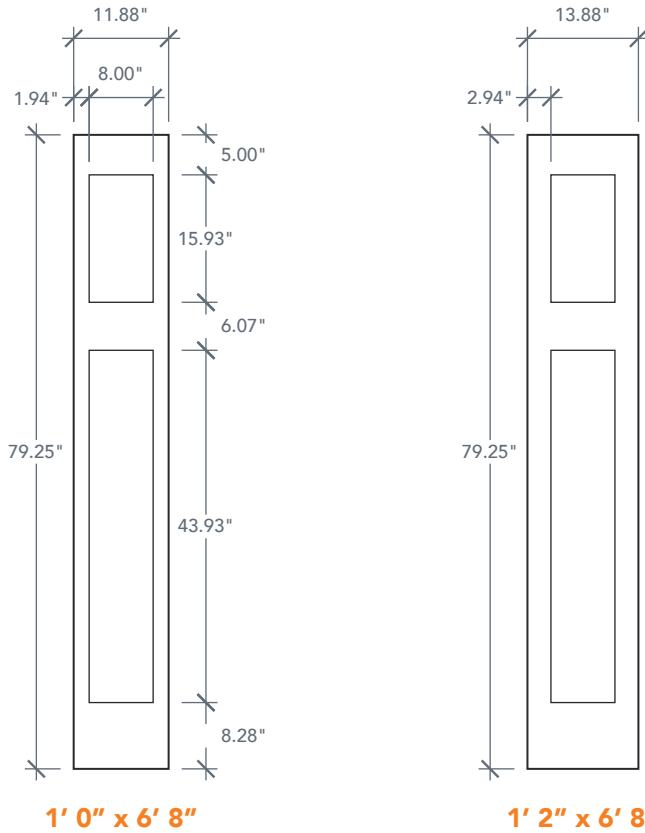

AVAILABLE SIZING

ARTWORK SCALE: 1/2"=1'

1' 0" x 6' 8"

1' 2" x 6' 8"

NOTE: BY REQUEST, SIDELITE HEIGHT COMES IN VARYING DIMENSIONS TO A MINIMUM OF 79". EXCESS WILL BE TAKEN FROM BOTTOM RAIL. ALL OTHER DIMENSIONS WILL REMAIN THE SAME.

MATCHING DOORS

DRF3F

Available Widths:

- 2' 8"
- 2' 10"
- 3' 0"

Spec Page = 29

DRF3SL

Available Widths:

- 2' 8"
- 2' 10"
- 3' 0"

Spec Page = 31