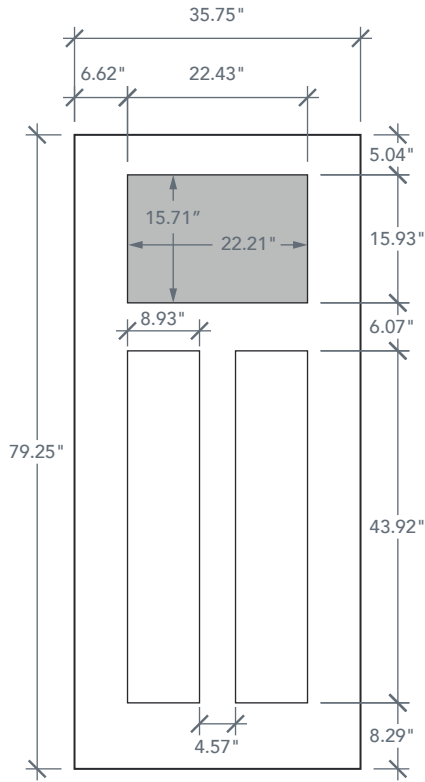

**AVAILABLE SIZING**

ARTWORK SCALE: 1/2"=1'

**3' 0" x 6' 8"**

NOTE: BY REQUEST, DOOR HEIGHT COMES IN VARYING DIMENSIONS TO A MINIMUM OF 79". EXCESS WILL BE TAKEN FROM BOTTOM RAIL. ALL OTHER DIMENSIONS WILL REMAIN THE SAME.

**CUTOUTS & GLASS**

SLS3SL

Available Widths:

1' 0"

1' 2"

Spec Page = 40

SLS3FL

Available Widths:

1' 0"

1' 2"

Spec Page = 38