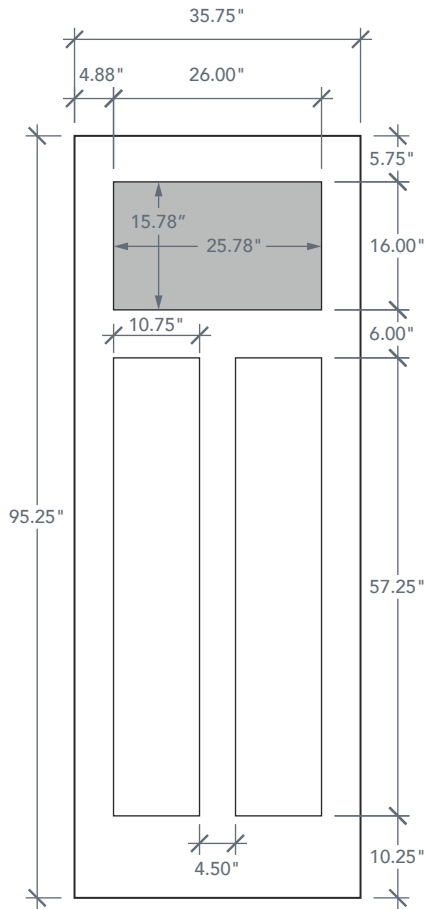

**AVAILABLE SIZING**

ARTWORK SCALE: 1/2"=1'

**3' 0" x 8' 0"**

NOTE: BY REQUEST, DOOR HEIGHT COMES IN VARYING DIMENSIONS TO A MINIMUM OF 95". EXCESS WILL BE TAKEN FROM BOTTOM RAIL. ALL OTHER DIMENSIONS WILL REMAIN THE SAME.

**MATCHING SIDELITE**

SLS3S80L

Available Widths:

1' 0"

1' 2"

Spec Page = 42