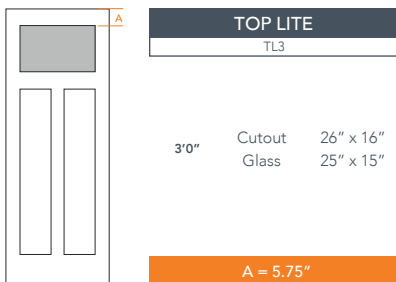

**AVAILABLE SIZING**

ARTWORK SCALE: 1/2"=1'

**3' 0" x 8' 0"**

**3' 6" x 8' 0"**

NOTE: BY REQUEST, DOOR HEIGHT COMES IN VARYING DIMENSIONS TO A MINIMUM OF 95". EXCESS WILL BE TAKEN FROM BOTTOM RAIL. ALL OTHER DIMENSIONS WILL REMAIN THE SAME.

**CUTOUTS & GLASS**

A = DISTANCE FROM TOP OF DOOR TO TOP OF OPENING. NOTE: PLASTPRO DOES NOT PROVIDE PRE-CUT CONFIGURATION SERVICE FOR THIS DOOR.

**MATCHING SIDELITES**

**SLS3S80**  
Available Widths:  
1' 0"  
1' 2"  
Spec Page = 41

**SLS3S80L**  
Available Widths:  
1' 0"  
1' 2"  
Spec Page = 42