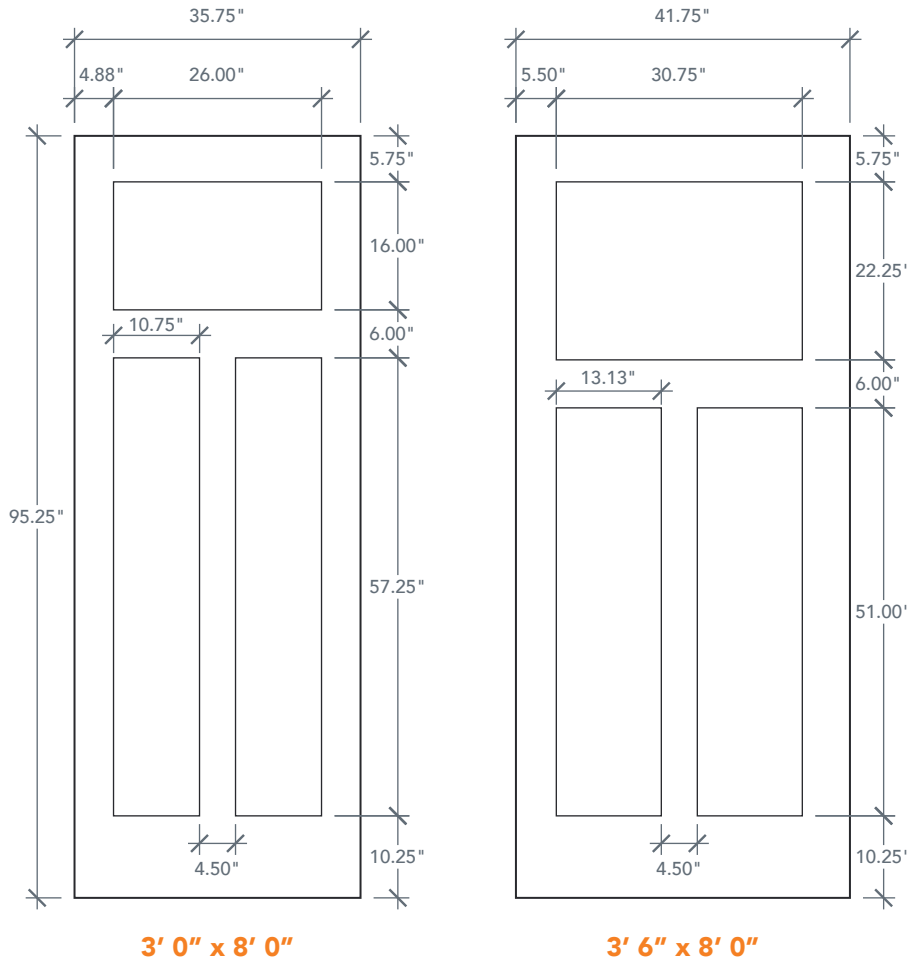

**AVAILABLE SIZING**

ARTWORK SCALE: 1/2"=1'

**3' 0" x 8' 0"**

**3' 6" x 8' 0"**

NOTE: BY REQUEST, DOOR HEIGHT COMES IN VARYING DIMENSIONS TO A MINIMUM OF 95". EXCESS WILL BE TAKEN FROM BOTTOM RAIL. ALL OTHER DIMENSIONS WILL REMAIN THE SAME.

**CUTOUTS & GLASS**

A = DISTANCE FROM TOP OF DOOR TO TOP OF OPENING. NOTE: PLASTPRO DOES NOT PROVIDE PRE-CUT CONFIGURATION SERVICE FOR THIS DOOR.

**MATCHING SIDELITES**

**SLS3S80**  
Available Widths:  
1' 0"  
1' 2"  
Spec Page = 41

**SLS3S80L**  
Available Widths:  
1' 0"  
1' 2"  
Spec Page = 42