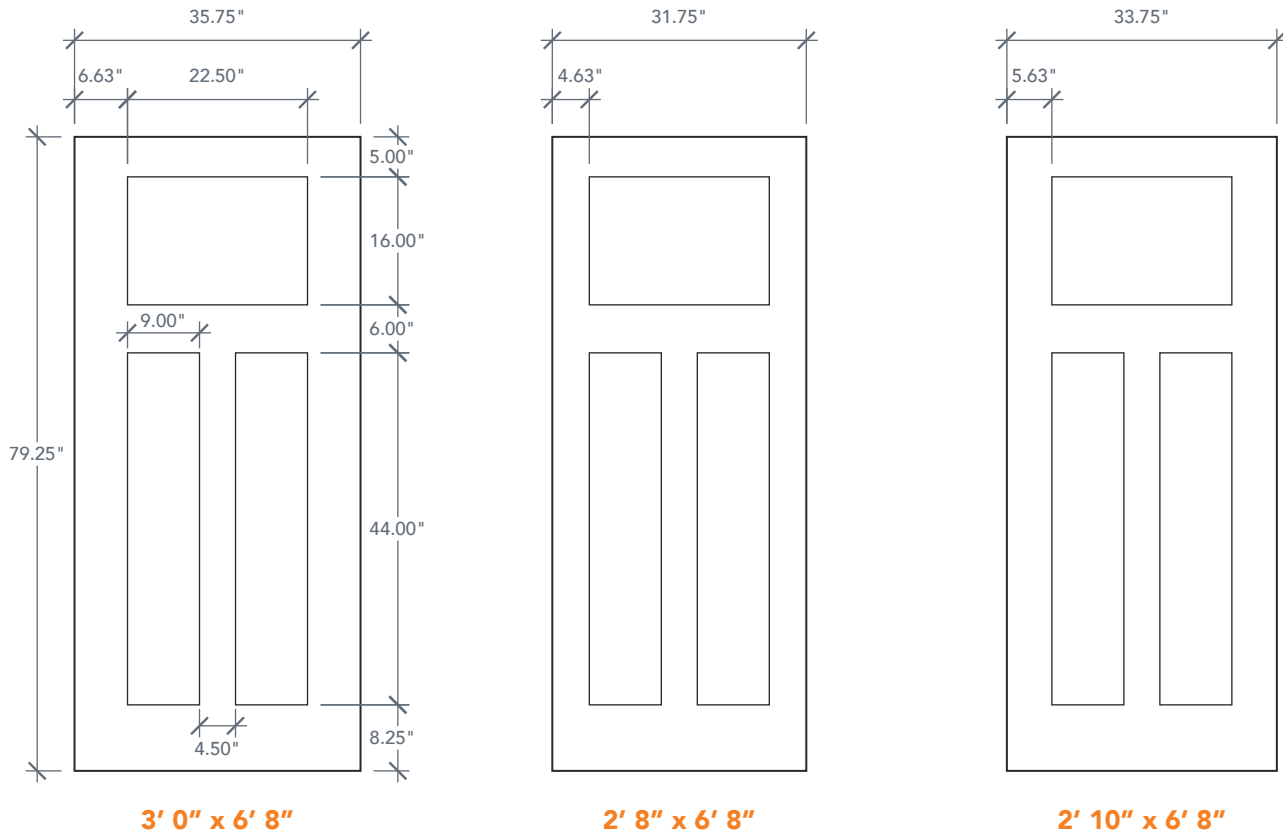

**AVAILABLE SIZING**

ARTWORK SCALE: 1/2"=1'

**3' 0" x 6' 8"**

**2' 8" x 6' 8"**

**2' 10" x 6' 8"**

NOTE: BY REQUEST, DOOR HEIGHT COMES IN VARYING DIMENSIONS TO A MINIMUM OF 79". EXCESS WILL BE TAKEN FROM BOTTOM RAIL. ALL OTHER DIMENSIONS WILL REMAIN THE SAME.

**CUTOUTS & GLASS**

A = DISTANCE FROM TOP OF DOOR TO TOP OF OPENING.  
NOTE: PLASTPRO DOES NOT PROVIDE PRE-CUT CONFIGURATION SERVICE FOR THIS DOOR. ADD-IN LITE FRAME AVAILABLE IN SOLUTION DOORLITE SERIES.

**MATCHING SIDELITES**

**SLS3FL**  
Available Widths:  
1' 0"  
1' 2"

Spec Page = 38

**SLS3S**  
Available Widths:  
1' 0"  
1' 2"

Spec Page = 39

**SLS3SL**  
Available Widths:  
1' 0"  
1' 2"

Spec Page = 40