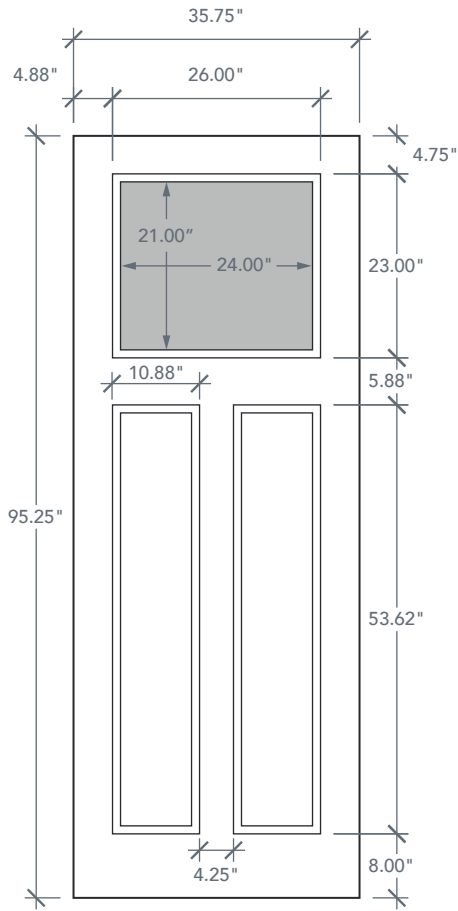

AVAILABLE SIZING

ARTWORK SCALE: 1/2"=1'

3' 0" x 8' 0"

NOTE: BY REQUEST, DOOR HEIGHT COMES IN VARYING DIMENSIONS TO A MINIMUM OF 95". EXCESS WILL BE TAKEN FROM BOTTOM RAIL. ALL OTHER DIMENSIONS WILL REMAIN THE SAME.

MATCHING SIDELITE

SLS3C80

Available Widths:

1' 0"

1' 2"

Spec Page = 37