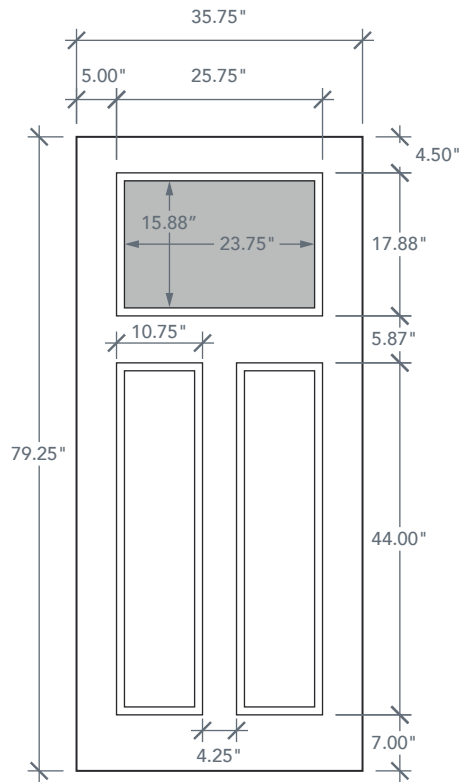

AVAILABLE SIZING

ARTWORK SCALE: 1/2"=1'

3' 0" x 6' 8"

NOTE: BY REQUEST, DOOR HEIGHT COMES IN VARYING DIMENSIONS TO A MINIMUM OF 79". EXCESS WILL BE TAKEN FROM BOTTOM RAIL. ALL OTHER DIMENSIONS WILL REMAIN THE SAME.

MATCHING SIDELITES

SLS3C

Available Widths:

1' 0"

1' 2"

Spec Page = 36