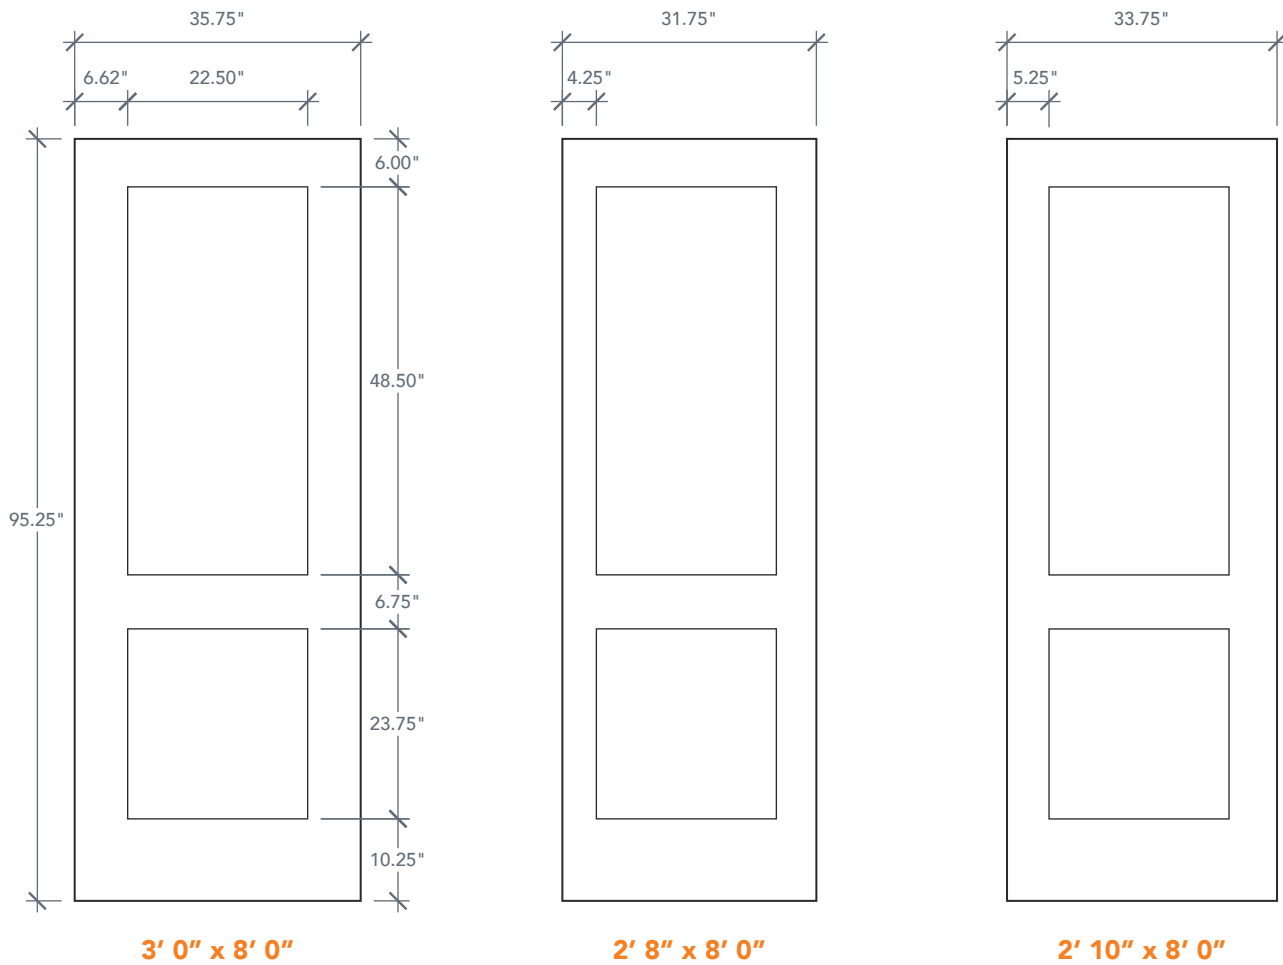

8'0" DRS2K80 TWO PANEL DOOR

SMOOTH

SHAKER PROFILE

CRAFTSMAN SERIES

2022 PLASTPRO SPECBOOK PAGE: 26

AVAILABLE SIZING

ARTWORK SCALE: 1/2"=1'

NOTE: BY REQUEST, DOOR HEIGHT COMES IN VARYING DIMENSIONS TO A MINIMUM OF 95". EXCESS WILL BE TAKEN FROM BOTTOM RAIL. ALL OTHER DIMENSIONS WILL REMAIN THE SAME.