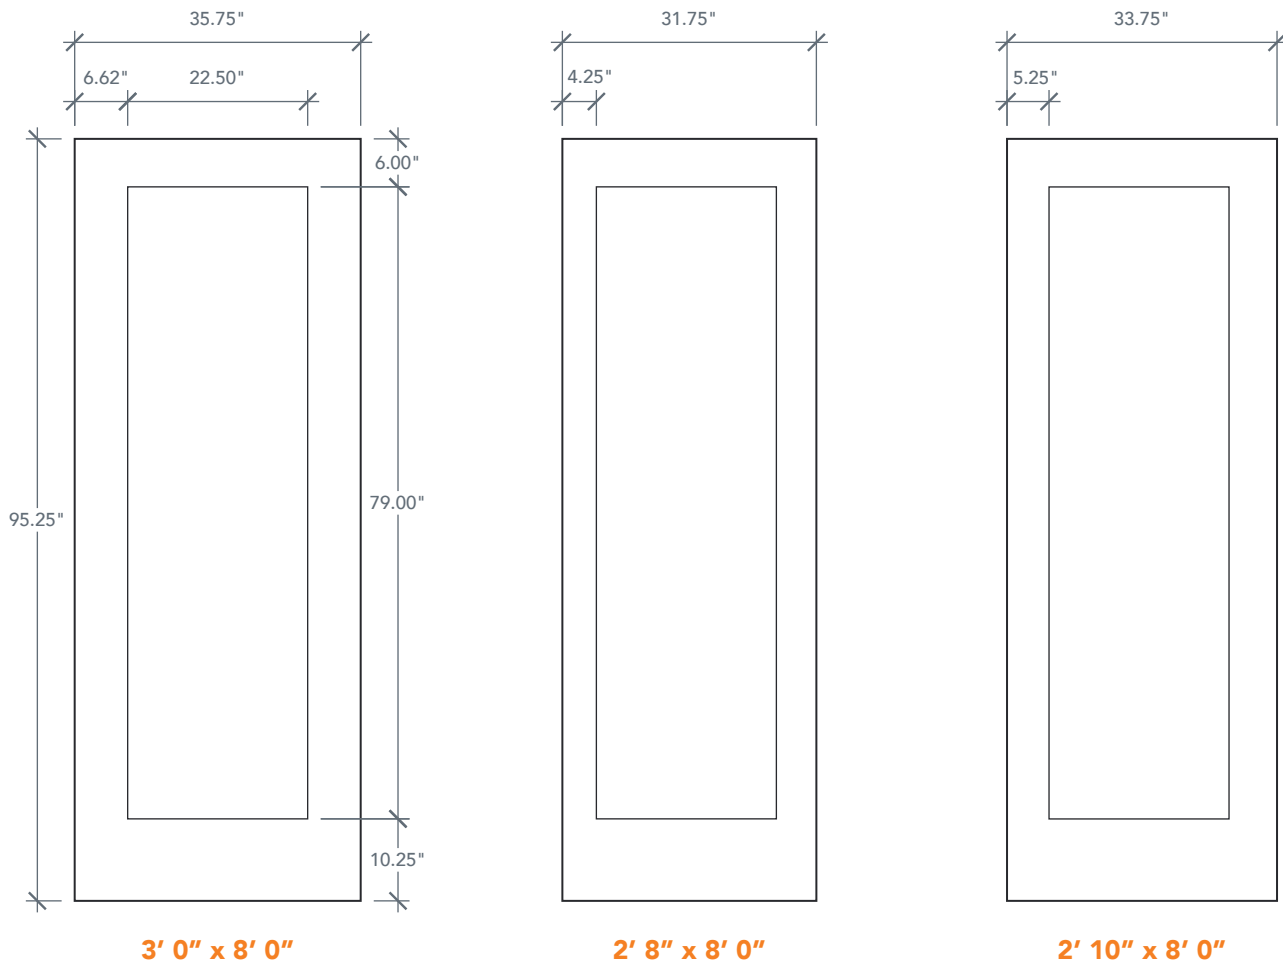

8'0" DRS1K80 ONE PANEL DOOR

SMOOTH

SHAKER PROFILE

CRAFTSMAN SERIES

2022 PLASTPRO SPECBOOK PAGE: 24

AVAILABLE SIZING

ARTWORK SCALE: 1/2"=1'

NOTE: BY REQUEST, DOOR HEIGHT COMES IN VARYING DIMENSIONS TO A MINIMUM OF 95". EXCESS WILL BE TAKEN FROM BOTTOM RAIL. ALL OTHER DIMENSIONS WILL REMAIN THE SAME.