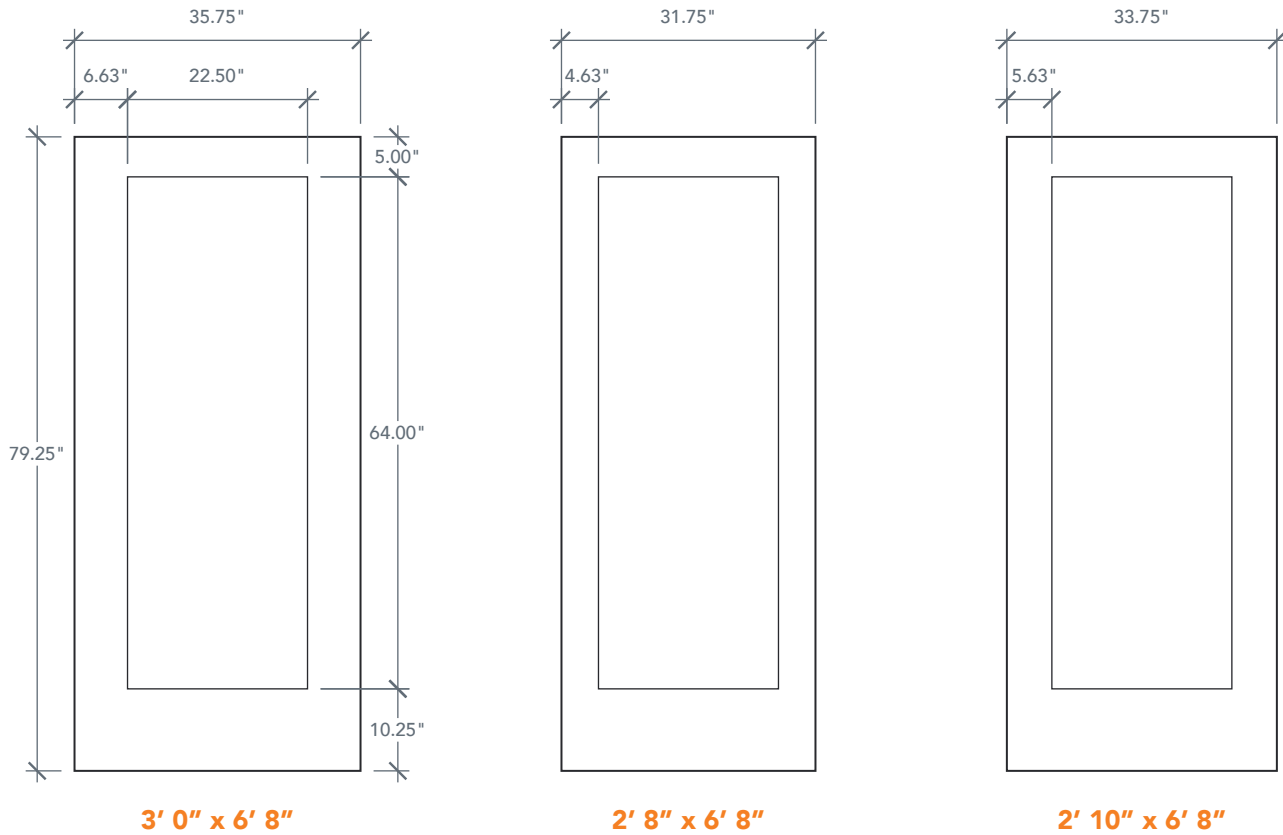

# 6'8" DRS1K ONE PANEL DOOR

SMOOTH

SHAKER PROFILE

CRAFTSMAN SERIES

2022 PLASTPRO SPECBOOK PAGE: 23

## AVAILABLE SIZING

ARTWORK SCALE: 1/2"=1'

NOTE: BY REQUEST, DOOR HEIGHT COMES IN VARYING DIMENSIONS TO A MINIMUM OF 79". EXCESS WILL BE TAKEN FROM BOTTOM RAIL. ALL OTHER DIMENSIONS WILL REMAIN THE SAME.