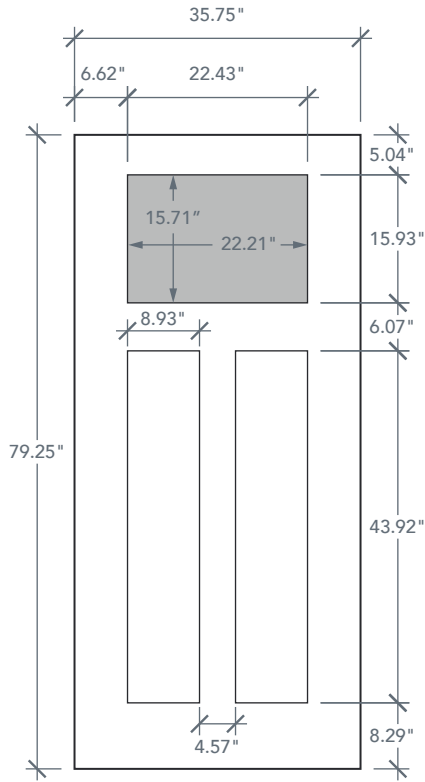

AVAILABLE SIZING

ARTWORK SCALE: 1/2"=1'

3' 0" x 6' 8"

NOTE: BY REQUEST, DOOR HEIGHT COMES IN VARYING DIMENSIONS TO A MINIMUM OF 79". EXCESS WILL BE TAKEN FROM BOTTOM RAIL. ALL OTHER DIMENSIONS WILL REMAIN THE SAME.

CUTOUTS & GLASS

SLF3SL

Available Widths:

1' 0"

1' 2"

Spec Page = 40

SLF3FL

Available Widths:

1' 0"

1' 2"

Spec Page = 38