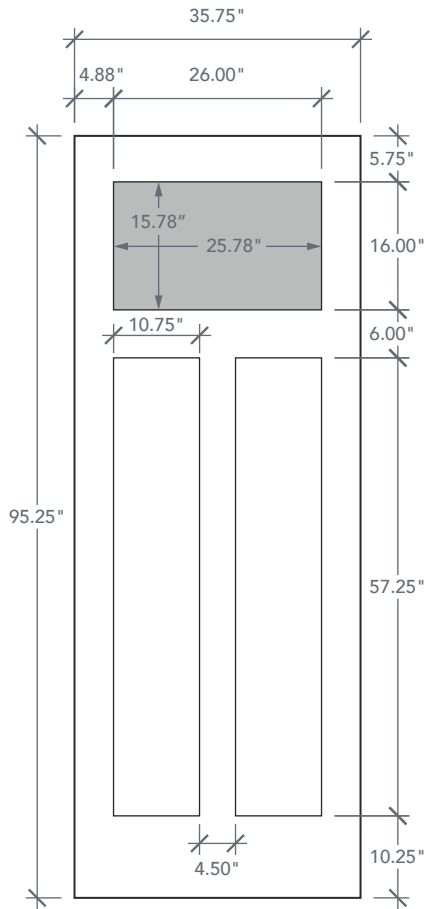

AVAILABLE SIZING

ARTWORK SCALE: 1/2"=1'

3' 0" x 8' 0"

NOTE: BY REQUEST, DOOR HEIGHT COMES IN VARYING DIMENSIONS TO A MINIMUM OF 95". EXCESS WILL BE TAKEN FROM BOTTOM RAIL. ALL OTHER DIMENSIONS WILL REMAIN THE SAME.

MATCHING SIDELITE

SLF3S80L

Available Widths:

1' 0"

1' 2"

Spec Page = 42