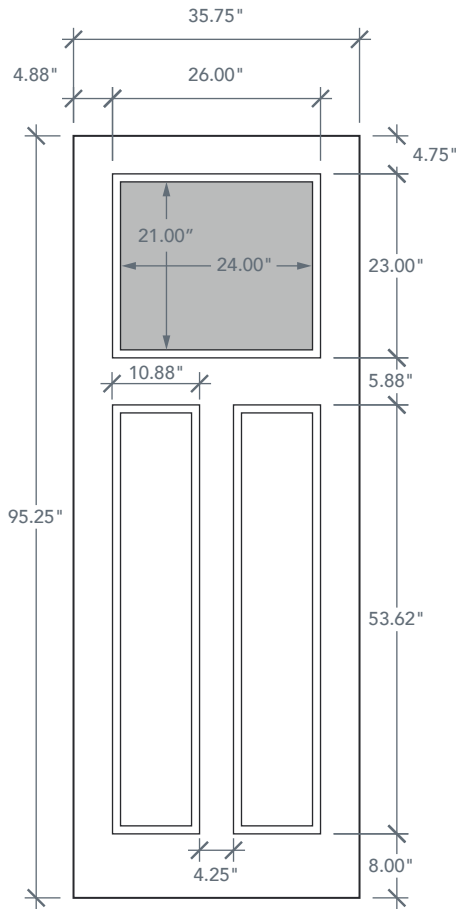

AVAILABLE SIZING

ARTWORK SCALE: 1/2"=1'

3' 0" x 8' 0"

NOTE: BY REQUEST, DOOR HEIGHT COMES IN VARYING DIMENSIONS TO A MINIMUM OF 95". EXCESS WILL BE TAKEN FROM BOTTOM RAIL. ALL OTHER DIMENSIONS WILL REMAIN THE SAME.

MATCHING SIDELITE

SLF3C80

Available Widths:

1' 0"

1' 2"

Spec Page = 37