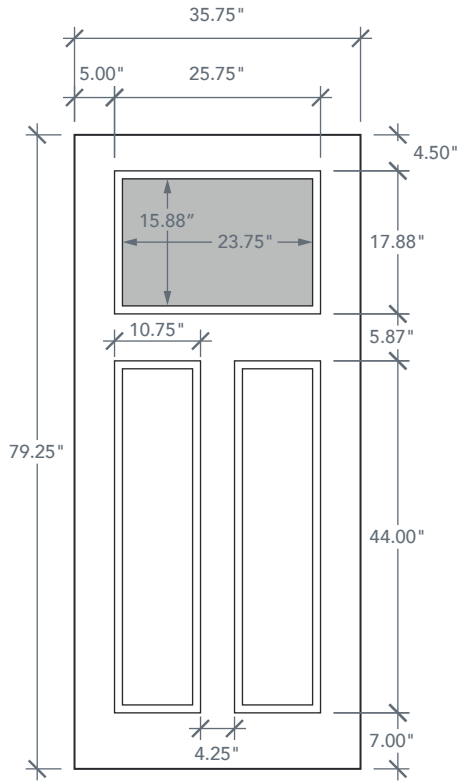

**AVAILABLE SIZING**

ARTWORK SCALE: 1/2"=1'

**3' 0" x 6' 8"**

NOTE: BY REQUEST, DOOR HEIGHT COMES IN VARYING DIMENSIONS TO A MINIMUM OF 79". EXCESS WILL BE TAKEN FROM BOTTOM RAIL. ALL OTHER DIMENSIONS WILL REMAIN THE SAME.

**MATCHING SIDELITES**

SLFDC

Available Widths:

- 1' 0"
- 1' 2"

Spec Page = 35

SLF3C

Available Widths:

- 1' 0"
- 1' 2"

Spec Page = 36