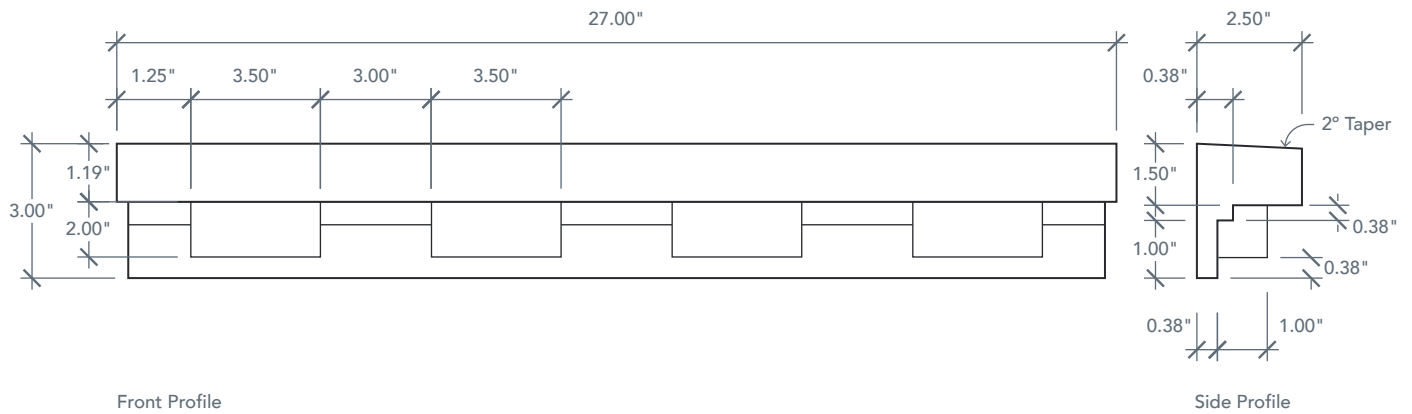

ACDSSW2704 4 BLOCK DENTIL SHELF

SMOOTH

CRAFTSMAN SERIES

2022 PLASTPRO SPECBOOK PAGE: 45

ACCESSORY DIMENSIONS

ARTWORK NOT TO SCALE

ACCESSORY INFO

Parts Per Set: 1
4 Block Dentil Shelf

Matching Doors:
DRS3F/DRF3F | Spec Page 29
DRS3S/DRF3S | Spec Page 31