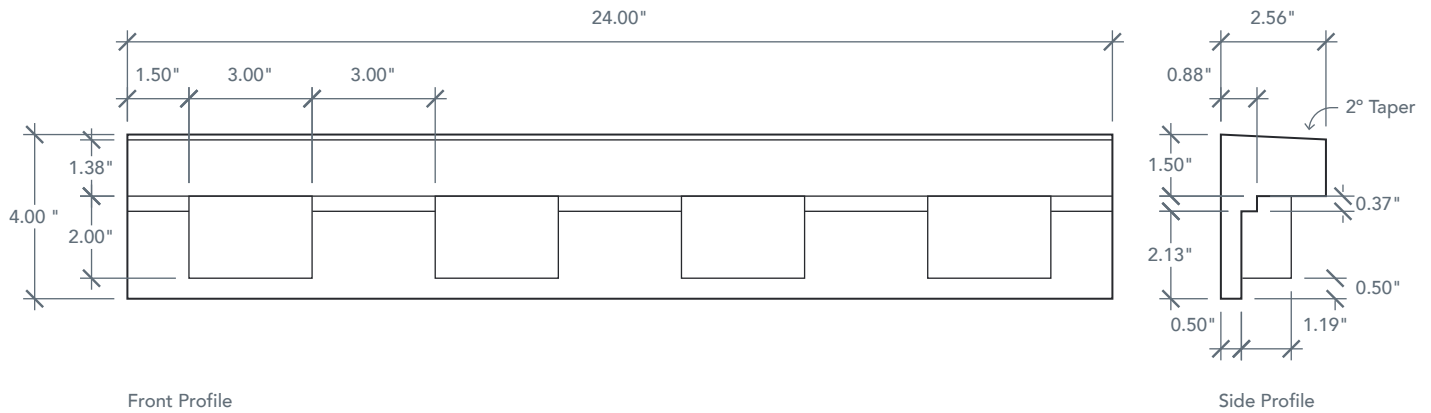

ACDSSW2404 4 BLOCK DENTIL SHELF

SMOOTH

CRAFTSMAN SERIES

2022 PLASTPRO SPECBOOK PAGE: 44

ACCESSORY DIMENSIONS

ARTWORK NOT TO SCALE

ACCESSORY INFO

Parts Per Set: 1
4 Block Dentil Shelf

Matching Doors:
DRS3F | Spec Page 29
DRS3SL | Spec Page 31