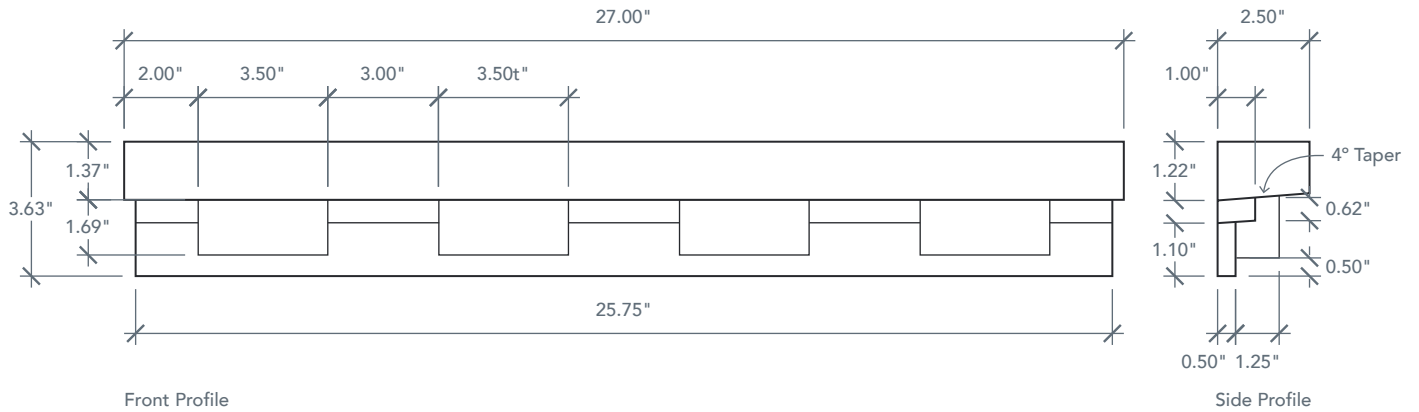

ACDSFT2704 4 BLOCK DENTIL SHELF

FIR

CRAFTSMAN SERIES

2022 PLASTPRO SPECBOOK PAGE: 44

ACCESSORY DIMENSIONS

ARTWORK NOT TO SCALE

ACCESSORY INFO

Parts Per Set: 1
4 Block Dentil Shelf