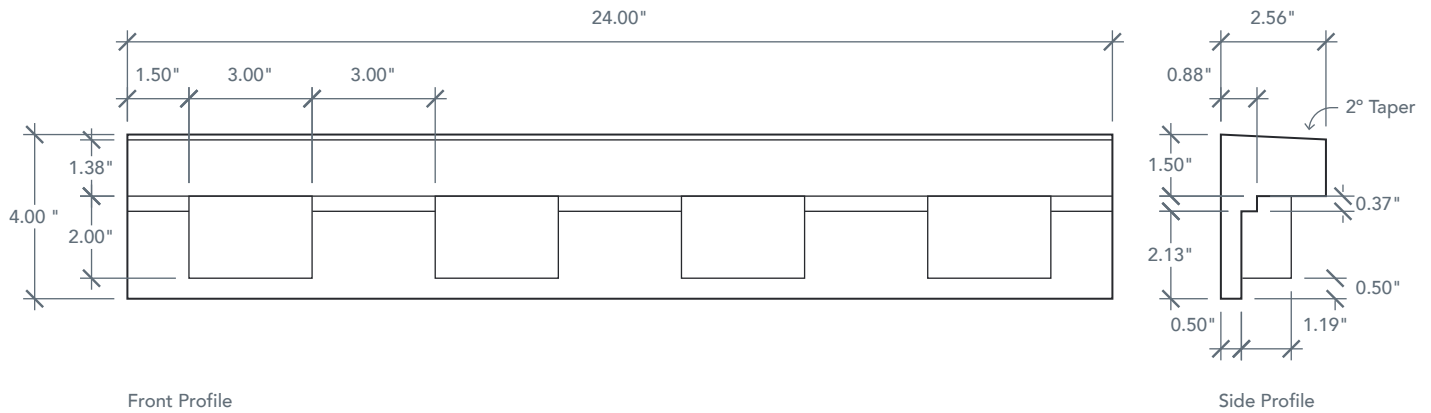

ACDSFT2404 4 BLOCK DENTIL SHELF

FIR

CRAFTSMAN SERIES

2022 PLASTPRO SPECBOOK PAGE: 44

ACCESSORY DIMENSIONS

ARTWORK NOT TO SCALE

ACCESSORY INFO

Parts Per Set: 1
4 Block Dentil Shelf