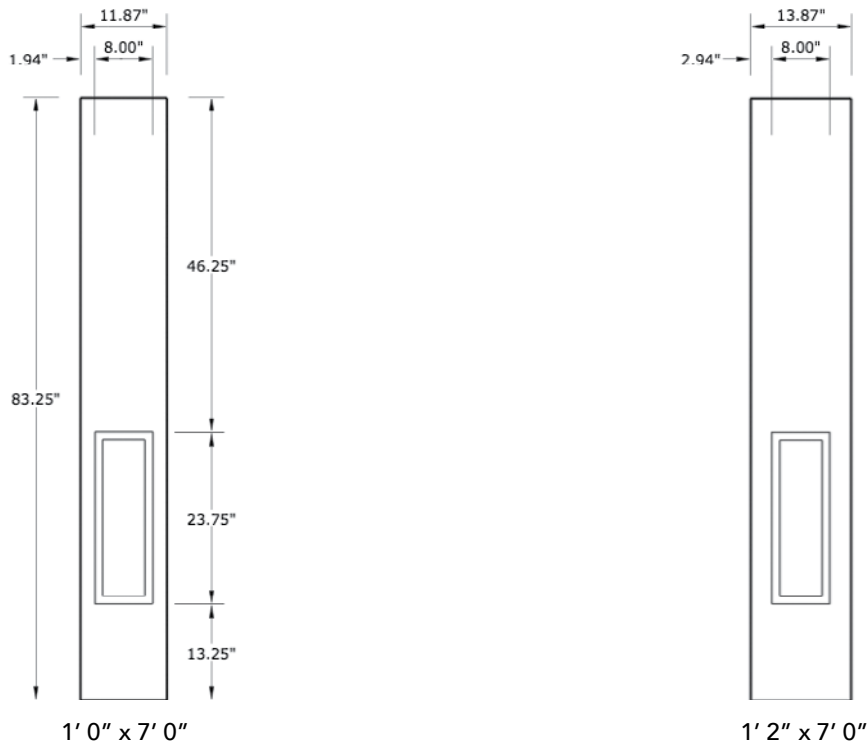

7'0" SLW6170 SIX PANEL UTILITY SIDELITE

AVAILABLE SIZING

NOTE: BY REQUEST, SIDELITE HEIGHT COMES IN VARYING DIMENSIONS TO A MINIMUM OF 83". EXCESS WILL BE TAKEN FROM BOTTOM RAIL. ALL OTHER DIMENSIONS WILL REMAIN THE SAME.

CUTOUTS & GLASS

A = DISTANCE FROM TOP OF SIDELITE TO TOP OF CUTOUT

MATCHING DOORS

DRW6170

Available Widths:

- 2' 8"
- 2' 10"
- 3' 0"

Spec Page = 203