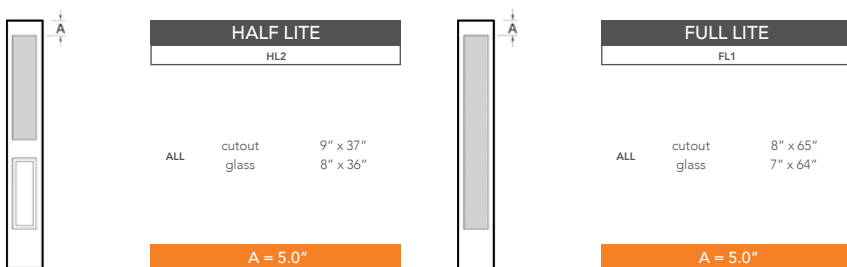

7'0" SLW6170 SIX PANEL UTILITY SIDELITE

AVAILABLE SIZING

NOTE: BY REQUEST, SIDELITE HEIGHT COMES IN VARYING DIMENSIONS TO A MINIMUM OF 83". EXCESS WILL BE TAKEN FROM BOTTOM RAIL. ALL OTHER DIMENSIONS WILL REMAIN THE SAME.

CUTOUTS & GLASS

A = DISTANCE FROM TOP OF SIDELITE TO TOP OF CUTOUT

MATCHING DOORS

DRW6170

Available Widths:

- 2' 8"
- 2' 10"
- 3' 0"

Spec Page = 203