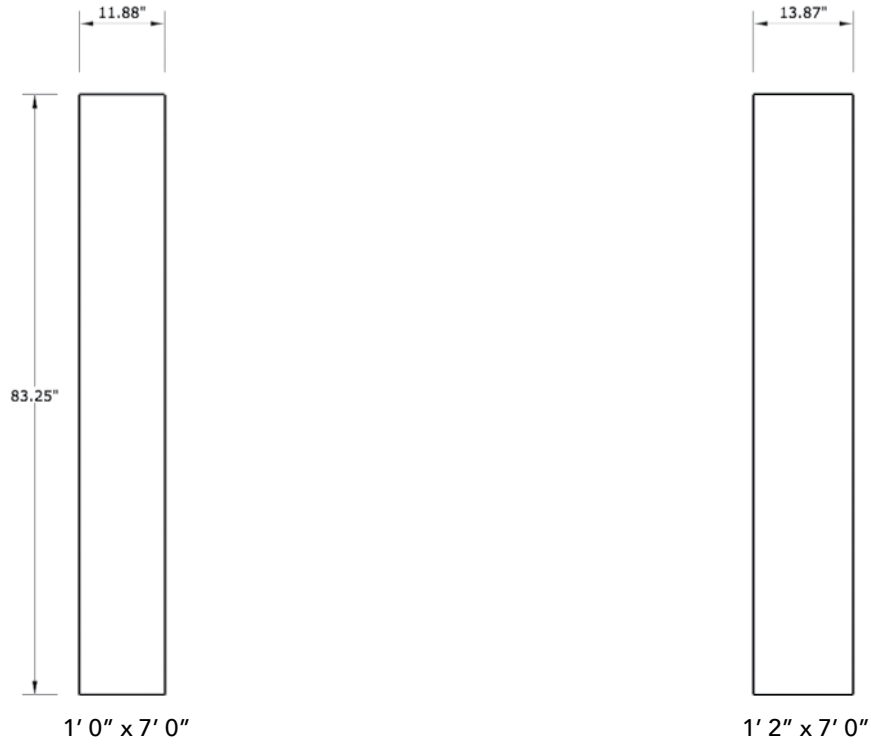

# 7'0" SLW0070 FLUSH SIDELITE

## AVAILABLE SIZING

NOTE: BY REQUEST, SIDELITE HEIGHT COMES IN VARYING DIMENSIONS TO A MINIMUM OF 83". EXCESS WILL BE TAKEN FROM BOTTOM RAIL. ALL OTHER DIMENSIONS WILL REMAIN THE SAME.

## CUTOUTS & GLASS

A = DISTANCE FROM TOP OF SIDELITE TO TOP OF CUTOUT

## MATCHING DOORS

DRW0070

Available Widths:

- 2' 0"      2' 8"
- 2' 4"      2' 10"
- 2' 6"      3' 0"

Spec Page = 196