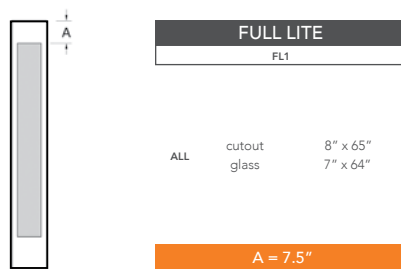

# 7'0" SLW0070 FLUSH SIDELITE

## AVAILABLE SIZING

NOTE: BY REQUEST, SIDELITE HEIGHT COMES IN VARYING DIMENSIONS TO A MINIMUM OF 83". EXCESS WILL BE TAKEN FROM BOTTOM RAIL. ALL OTHER DIMENSIONS WILL REMAIN THE SAME.

## CUTOUTS & GLASS

A = DISTANCE FROM TOP OF SIDELITE TO TOP OF CUTOUT

## MATCHING DOORS

DRW0070

Available Widths:

- 2' 0"      2' 8"
- 2' 4"      2' 10"
- 2' 6"      3' 0"

Spec Page = 196