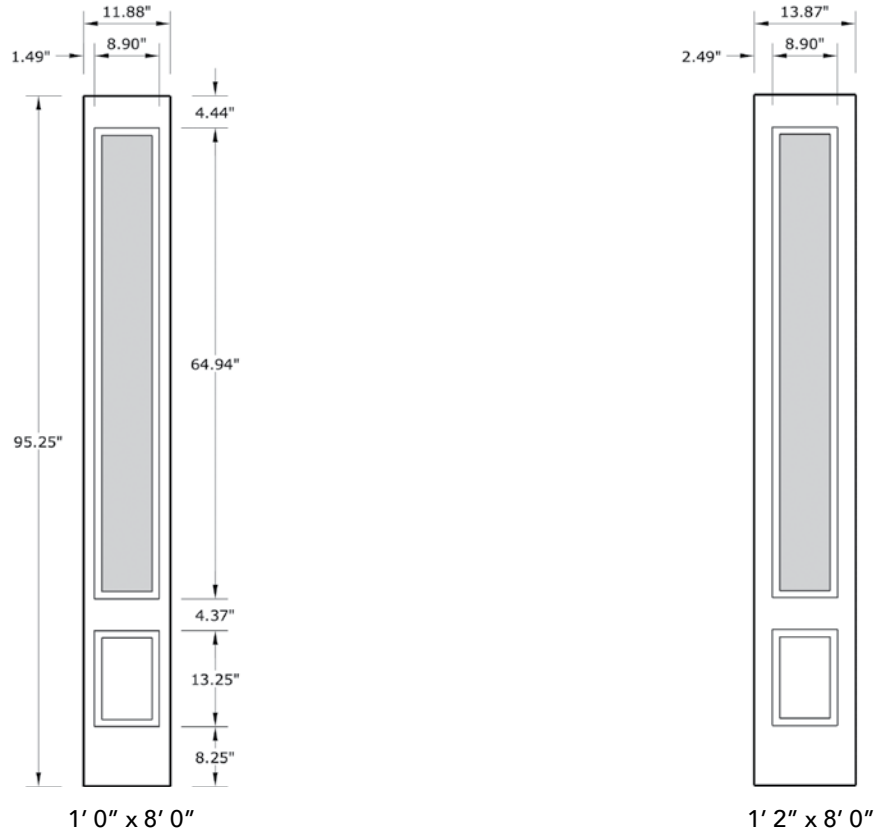

8'0" SLM/SLS1380 FLUSH GLAZED 3/4 LITE SIDELITE

MAHOGANY & SMOOTH

AVAILABLE SIZING

NOTE: BY REQUEST, SIDELITE HEIGHT COMES IN VARYING DIMENSIONS TO A MINIMUM OF 95". EXCESS WILL BE TAKEN FROM BOTTOM RAIL. ALL OTHER DIMENSIONS WILL REMAIN THE SAME.

GLASS & DAYLIGHT OPENING

A = DISTANCE FROM TOP OF SIDELITE TO TOP OF OPENING

MATCHING DOOR

DRM/DRS1380

Available Widths:

- 2' 6"
- 2' 8"
- 3' 0"

Spec Page = 217