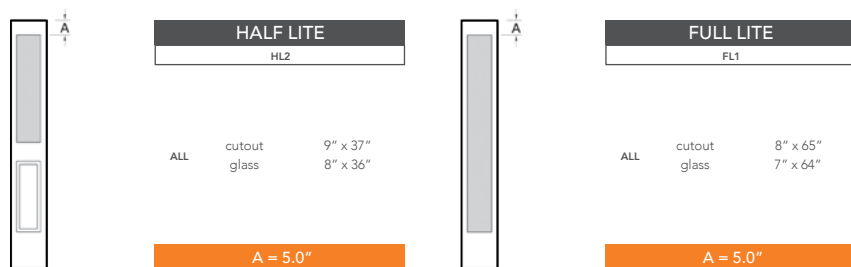

7'0" SLG4170 FOUR PANEL SIDELITE

AVAILABLE SIZING

NOTE: BY REQUEST, SIDELITE HEIGHT COMES IN VARYING DIMENSIONS TO A MINIMUM OF 83". EXCESS WILL BE TAKEN FROM BOTTOM RAIL. ALL OTHER DIMENSIONS WILL REMAIN THE SAME.

CUTOUTS & GLASS

A = DISTANCE FROM TOP OF SIDELITE TO TOP OF CUTOUT

MATCHING DOORS

DRG4170

Available Widths:

- 2' 8"
- 2' 10"
- 3' 0"

Spec Page = 96