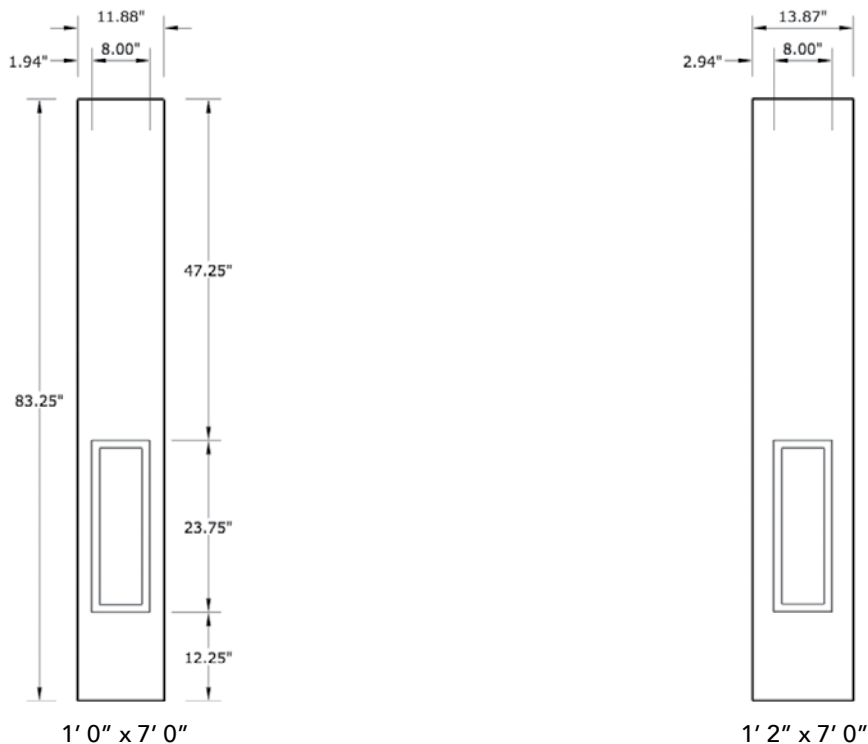

7'0" SLG4170 FOUR PANEL SIDELITE

AVAILABLE SIZING

NOTE: BY REQUEST, SIDELITE HEIGHT COMES IN VARYING DIMENSIONS TO A MINIMUM OF 83". EXCESS WILL BE TAKEN FROM BOTTOM RAIL. ALL OTHER DIMENSIONS WILL REMAIN THE SAME.

CUTOUTS & GLASS

A = DISTANCE FROM TOP OF SIDELITE TO TOP OF CUTOUT

MATCHING DOORS

DRG4170

Available Widths:

- 2' 8"
- 2' 10"
- 3' 0"

Spec Page = 96