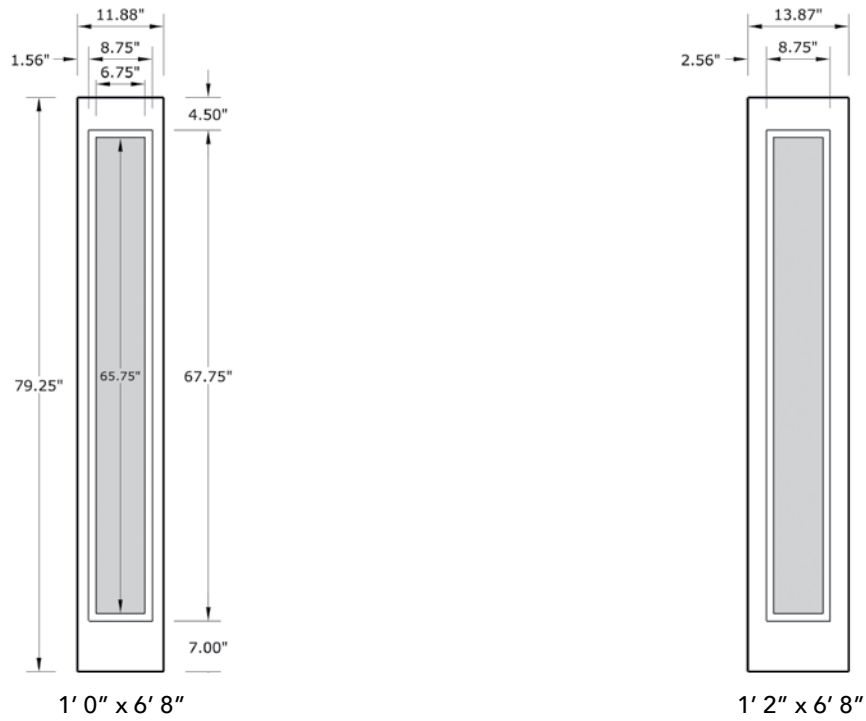

6'8" SLFDC DIRECT GLAZED CRAFTSMAN SIDELITE

AVAILABLE SIZING

NOTE: BY REQUEST, SIDELITE HEIGHT COMES IN VARYING DIMENSIONS TO A MINIMUM OF 79". EXCESS WILL BE TAKEN FROM BOTTOM RAIL. ALL OTHER DIMENSIONS WILL REMAIN THE SAME.

MATCHING DOORS

DRF3C

Available Widths:
3' 0"

Spec Page = 67