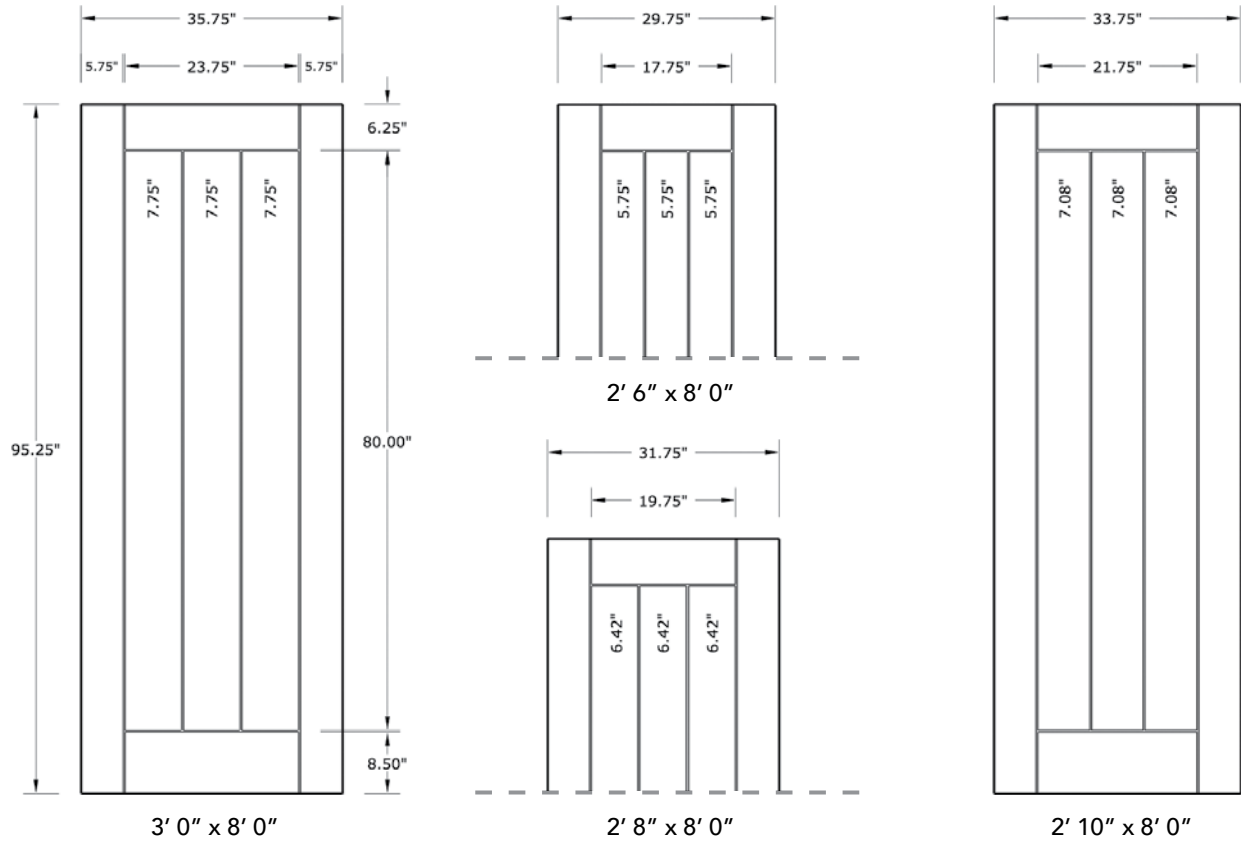

8'0" DMS3H80 EMPIRE DOOR

SMOOTH SKIN

AVAILABLE SIZING

NOTE: BY REQUEST, DOOR HEIGHT COMES IN VARYING DIMENSIONS TO A MINIMUM OF 95". EXCESS WILL BE TAKEN FROM BOTTOM RAIL. ALL OTHER DIMENSIONS WILL REMAIN THE SAME.

CARVING DETAIL CLOSE UP