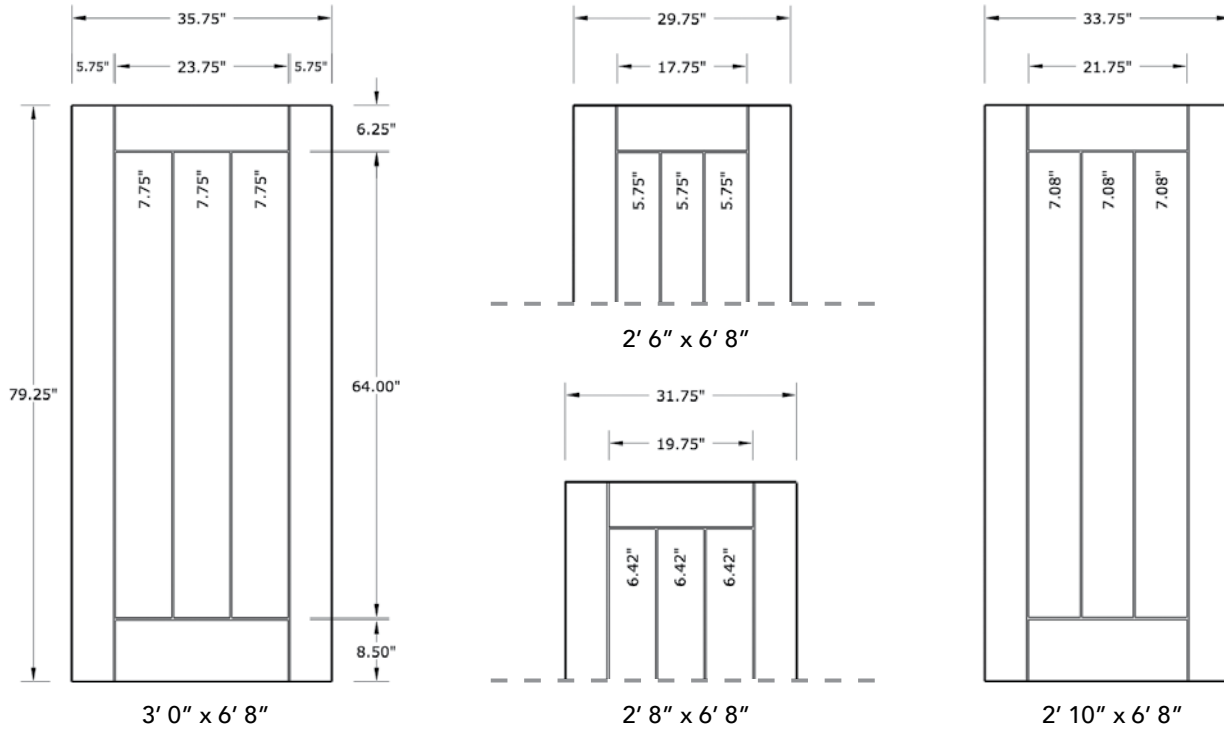

# 6'8" DMS3H EMPIRE DOOR

SMOOTH SKIN

## AVAILABLE SIZING

NOTE: BY REQUEST, DOOR HEIGHT COMES IN VARYING DIMENSIONS TO A MINIMUM OF 79". EXCESS WILL BE TAKEN FROM BOTTOM RAIL. ALL OTHER DIMENSIONS WILL REMAIN THE SAME.

## CARVING DETAIL CLOSE UP