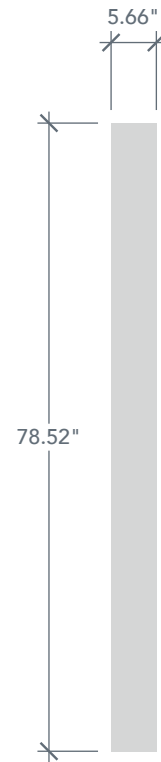

8'0" SLB1S80 NOVA 90 FULL LITE SIDELITE

ONYX

DIRECT GLAZED

NOVA SERIES

2024 PLASTPRO SPECBOOK PAGE: 194

AVAILABLE SIZING

ARTWORK SCALE: 1/2"=1'

1' 0" x 8' 0"

1' 2" x 8' 0"

Glass Measurements

NOTE: BY REQUEST, SIDELITE HEIGHT COMES IN VARYING DIMENSIONS TO A MINIMUM OF 95". EXCESS WILL BE TAKEN FROM BOTTOM RAIL. ALL OTHER DIMENSIONS WILL REMAIN THE SAME.

MATCHING DOORS

DRB1S80

Available Widths:

- 2' 0"
- 2' 6"
- 2' 8"
- 2' 10"
- 3' 0"

Spec Page = 190