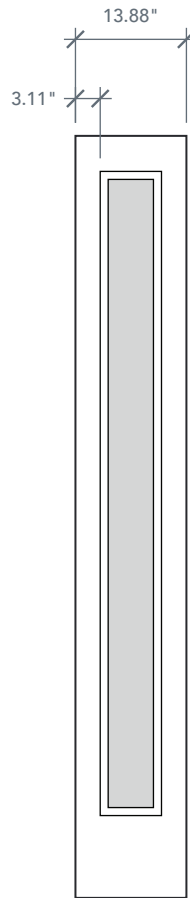

8'0" SLB1S80 NOVA 90 FULL LITE SIDELITE

ONYX

DIRECT GLAZED

NOVA SERIES

2024 PLASTPRO SPECBOOK PAGE: 194

AVAILABLE SIZING

ARTWORK SCALE: 1/2"=1'

1' 0" x 8' 0"

1' 2" x 8' 0"

Glass Measurements

NOTE: BY REQUEST, SIDELITE HEIGHT COMES IN VARYING DIMENSIONS TO A MINIMUM OF 95". EXCESS WILL BE TAKEN FROM BOTTOM RAIL. ALL OTHER DIMENSIONS WILL REMAIN THE SAME.

MATCHING DOORS

DRB1S80

Available Widths:

- 2' 0"
- 2' 6"
- 2' 8"
- 2' 10"
- 3' 0"

Spec Page = 190