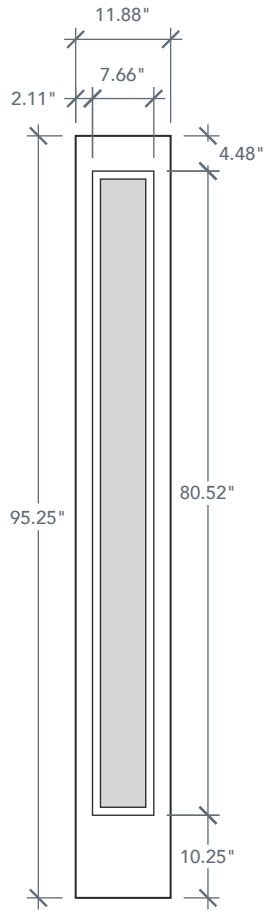

8'0" SLB1S80 NOVA 90 FULL LITE SIDELITE

ONYX

DIRECT GLAZED

NOVA SERIES

2024 PLASTPRO SPECBOOK PAGE: 194

AVAILABLE SIZING

ARTWORK SCALE: 1/2"=1'

1' 0" x 8' 0"

1' 2" x 8' 0"

Glass Measurements

NOTE: BY REQUEST, SIDELITE HEIGHT COMES IN VARYING DIMENSIONS TO A MINIMUM OF 95". EXCESS WILL BE TAKEN FROM BOTTOM RAIL. ALL OTHER DIMENSIONS WILL REMAIN THE SAME.

MATCHING DOORS

DRB1S80

Available Widths:

- 2' 0"
- 2' 6"
- 2' 8"
- 2' 10"
- 3' 0"

Spec Page = 190