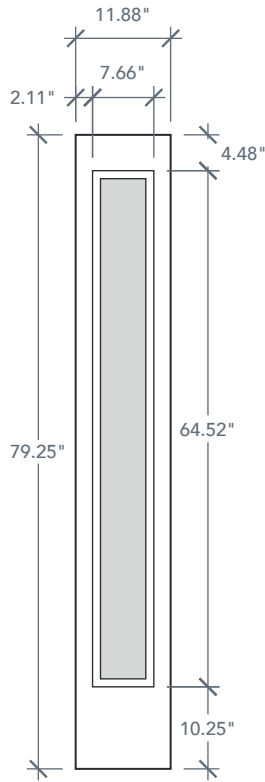

6'8" SLB1S NOVA 90 FULL LITE SIDELITE

ONYX

DIRECT GLAZED

NOVA SERIES

2024 PLASTPRO SPECBOOK PAGE: 193

AVAILABLE SIZING

ARTWORK SCALE: 1/2"=1'

1' 0" x 6' 8"

1' 2" x 6' 8"

Glass Measurements

NOTE: BY REQUEST, SIDELITE HEIGHT COMES IN VARYING DIMENSIONS TO A MINIMUM OF 79". EXCESS WILL BE TAKEN FROM BOTTOM RAIL. ALL OTHER DIMENSIONS WILL REMAIN THE SAME.

MATCHING DOORS

DRB1S

Available Widths:

- 2' 0"
- 2' 6"
- 2' 8"
- 2' 10"
- 3' 0"

Spec Page = 189