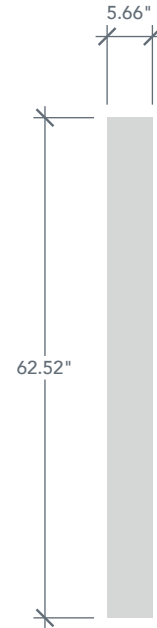

6'8" SLB1S NOVA 90 FULL LITE SIDELITE

ONYX

DIRECT GLAZED

NOVA SERIES

2024 PLASTPRO SPECBOOK PAGE: 193

AVAILABLE SIZING

ARTWORK SCALE: 1/2"=1'

1' 0" x 6' 8"

1' 2" x 6' 8"

Glass Measurements

NOTE: BY REQUEST, SIDELITE HEIGHT COMES IN VARYING DIMENSIONS TO A MINIMUM OF 79". EXCESS WILL BE TAKEN FROM BOTTOM RAIL. ALL OTHER DIMENSIONS WILL REMAIN THE SAME.

MATCHING DOORS

DRB1S

Available Widths:

- 2' 0"
- 2' 6"
- 2' 8"
- 2' 10"
- 3' 0"

Spec Page = 189