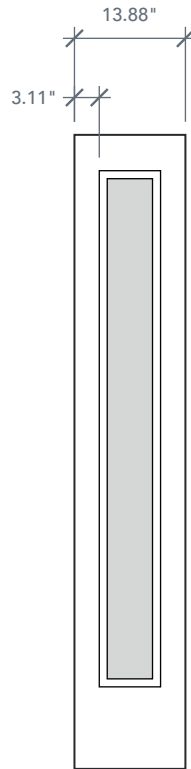

6'8" SLB1S NOVA 90 FULL LITE SIDELITE

ONYX

DIRECT GLAZED

NOVA SERIES

2024 PLASTPRO SPECBOOK PAGE: 193

AVAILABLE SIZING

ARTWORK SCALE: 1/2"=1'

1' 0" x 6' 8"

1' 2" x 6' 8"

Glass Measurements

NOTE: BY REQUEST, SIDELITE HEIGHT COMES IN VARYING DIMENSIONS TO A MINIMUM OF 79". EXCESS WILL BE TAKEN FROM BOTTOM RAIL. ALL OTHER DIMENSIONS WILL REMAIN THE SAME.

MATCHING DOORS

DRB1S

Available Widths:

- 2' 0"
- 2' 6"
- 2' 8"
- 2' 10"
- 3' 0"

Spec Page = 189