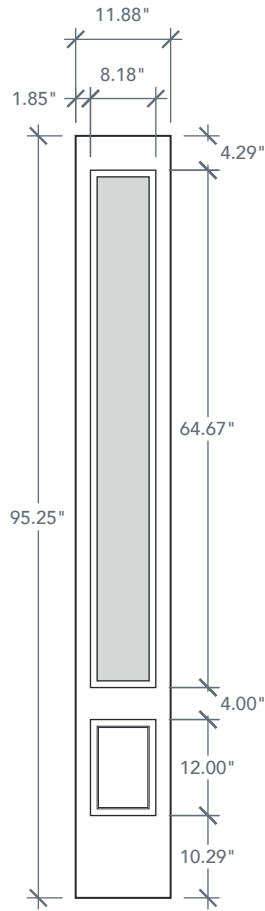

# 8'0" SLB1E80 NOVA 90 3/4 LITE SIDELITE

ONYX

DIRECT GLAZED

NOVA SERIES

2024 PLASTPRO SPECBOOK PAGE: 192

## AVAILABLE SIZING

ARTWORK SCALE: 1/2"=1'

**1' 0" x 8' 0"**

**1' 2" x 8' 0"**

**Glass Measurements**

NOTE: BY REQUEST, SIDELITE HEIGHT COMES IN VARYING DIMENSIONS TO A MINIMUM OF 95". EXCESS WILL BE TAKEN FROM BOTTOM RAIL. ALL OTHER DIMENSIONS WILL REMAIN THE SAME.

## MATCHING DOORS

DRB1E80

Available Widths:

- 2' 6"
- 2' 8"
- 2' 10"
- 3' 0"

Spec Page = 188