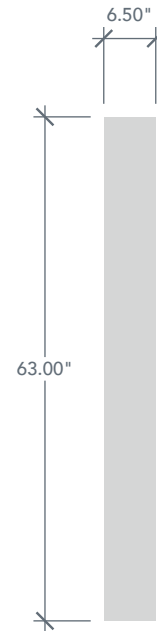

# 8'0" SLB1E80 NOVA 90 3/4 LITE SIDELITE

ONYX

DIRECT GLAZED

NOVA SERIES

2024 PLASTPRO SPECBOOK PAGE: 192

## AVAILABLE SIZING

ARTWORK SCALE: 1/2"=1'

**1' 0" x 8' 0"**

**1' 2" x 8' 0"**

**Glass Measurements**

NOTE: BY REQUEST, SIDELITE HEIGHT COMES IN VARYING DIMENSIONS TO A MINIMUM OF 95". EXCESS WILL BE TAKEN FROM BOTTOM RAIL. ALL OTHER DIMENSIONS WILL REMAIN THE SAME.

## MATCHING DOORS

DRB1E80

Available Widths:

- 2' 6"
- 2' 8"
- 2' 10"
- 3' 0"

Spec Page = 188