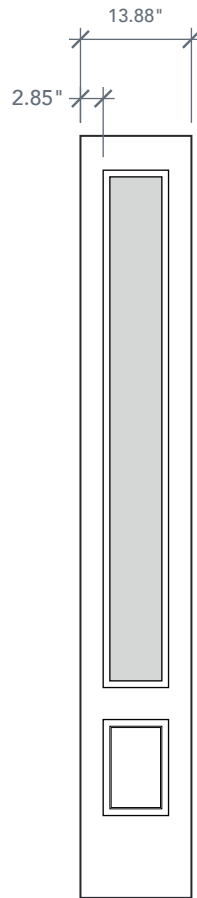

# 8'0" SLB1E80 NOVA 90 3/4 LITE SIDELITE

ONYX

DIRECT GLAZED

NOVA SERIES

2024 PLASTPRO SPECBOOK PAGE: 192

## AVAILABLE SIZING

ARTWORK SCALE: 1/2"=1'

**1' 0" x 8' 0"**

**1' 2" x 8' 0"**

**Glass Measurements**

NOTE: BY REQUEST, SIDELITE HEIGHT COMES IN VARYING DIMENSIONS TO A MINIMUM OF 95". EXCESS WILL BE TAKEN FROM BOTTOM RAIL. ALL OTHER DIMENSIONS WILL REMAIN THE SAME.

## MATCHING DOORS

DRB1E80

Available Widths:

- 2' 6"
- 2' 8"
- 2' 10"
- 3' 0"

Spec Page = 188