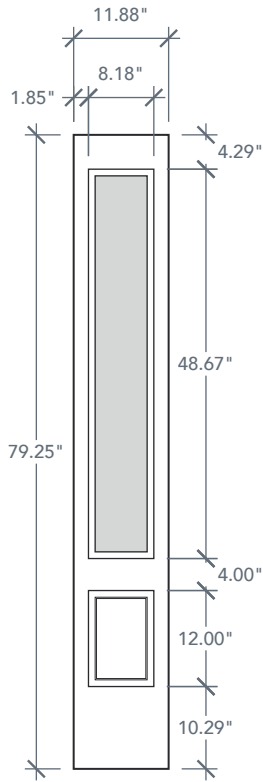

6'8" SLB1E NOVA 90 3/4 LITE SIDELITE

ONYX

DIRECT GLAZED

NOVA SERIES

2024 PLASTPRO SPECBOOK PAGE: 191

AVAILABLE SIZING

ARTWORK SCALE: 1/2"=1'

1' 0" x 6' 8"

1' 2" x 6' 8"

Glass Measurements

NOTE: BY REQUEST, SIDELITE HEIGHT COMES IN VARYING DIMENSIONS TO A MINIMUM OF 79". EXCESS WILL BE TAKEN FROM BOTTOM RAIL. ALL OTHER DIMENSIONS WILL REMAIN THE SAME.

MATCHING DOORS

DRB1E

Available Widths:

- 2' 6"
- 2' 8"
- 2' 10"
- 3' 0"

Spec Page = 187