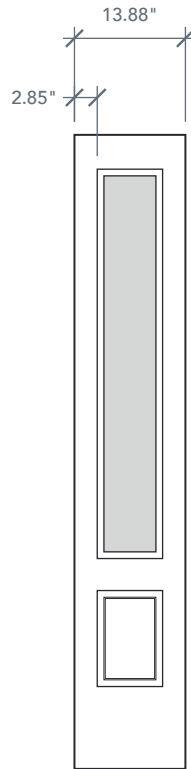

6'8" SLB1E NOVA 90 3/4 LITE SIDELITE

ONYX

DIRECT GLAZED

NOVA SERIES

2024 PLASTPRO SPECBOOK PAGE: 191

AVAILABLE SIZING

ARTWORK SCALE: 1/2"=1'

1' 0" x 6' 8"

1' 2" x 6' 8"

Glass Measurements

NOTE: BY REQUEST, SIDELITE HEIGHT COMES IN VARYING DIMENSIONS TO A MINIMUM OF 79". EXCESS WILL BE TAKEN FROM BOTTOM RAIL. ALL OTHER DIMENSIONS WILL REMAIN THE SAME.

MATCHING DOORS

DRB1E

Available Widths:

- 2' 6"
- 2' 8"
- 2' 10"
- 3' 0"

Spec Page = 187