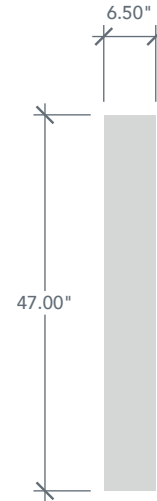

6'8" SLB1E NOVA 90 3/4 LITE SIDELITE

ONYX

DIRECT GLAZED

NOVA SERIES

2024 PLASTPRO SPECBOOK PAGE: 191

AVAILABLE SIZING

ARTWORK SCALE: 1/2"=1'

1' 0" x 6' 8"

1' 2" x 6' 8"

Glass Measurements

NOTE: BY REQUEST, SIDELITE HEIGHT COMES IN VARYING DIMENSIONS TO A MINIMUM OF 79". EXCESS WILL BE TAKEN FROM BOTTOM RAIL. ALL OTHER DIMENSIONS WILL REMAIN THE SAME.

MATCHING DOORS

DRB1E

Available Widths:

- 2' 6"
- 2' 8"
- 2' 10"
- 3' 0"

Spec Page = 187